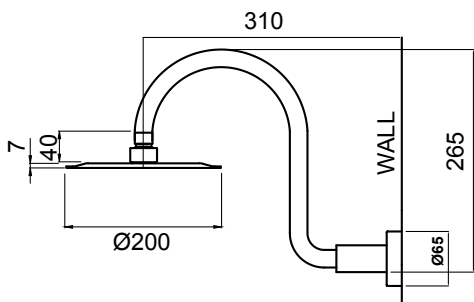

MINIMALIST HAND SHOWER ON STILO WALL BRACKET
17-6151

- Stylish Stilo wall bracket and elbow

Technical Drawings

CONVENTIONAL OVERHEAD SHOWER ON SWAN NECK (200MM) 15-3817

- Overhead shower thickness 7mm, creating a sleek minimal profile
- Brass adjustable ball joint connection
- High quality brass swan neck arm with round wall plate
- Designed for extra height in shower recess