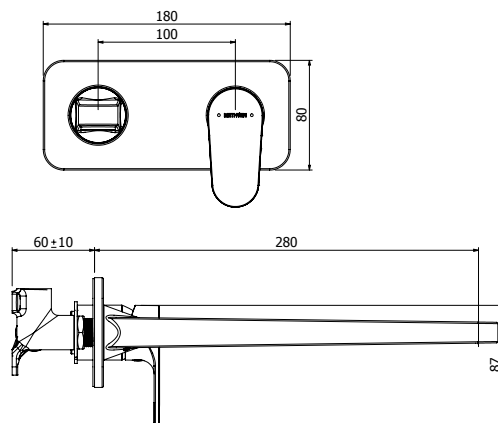

GLIDE WALL MOUNTED BATH MIXER WITH SPOUT (300MM) 03-9821M

- 25mm ceramic disc cartridge
- Metal wall plate and solid cast brass spout for longevity
- Left-hand or right-hand outlet variable option
- Breech not included