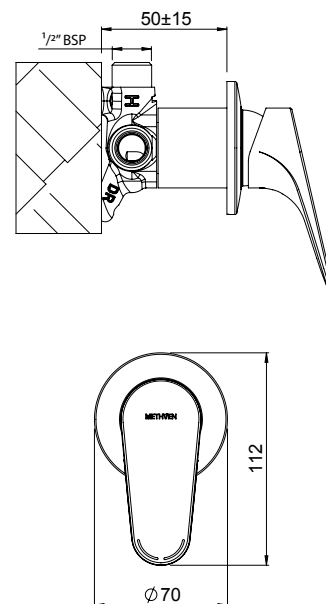

MAKU SHOWER MIXER
01-8567

- 25mm ceramic disc cartridge can be adjusted to reduce the temperature setting, saving energy
- Incorporates brass lugs for ease of mounting