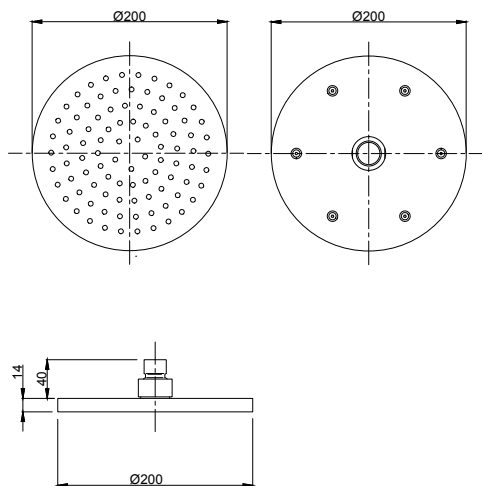

KROME OVERHEAD SHOWER (200MM)

CHROME > 17-7233M

MATTE BLACK > 17-7233MBK

- Brass adjustable ball joint connection

KROME HI RISE SHOWER (150MM)

CHROME > 17-7257M

MATTE BLACK > 17-7257MBK

- Height adjustable, 255mm hi rise arm and wall plate
- Adjustable ball joint connection