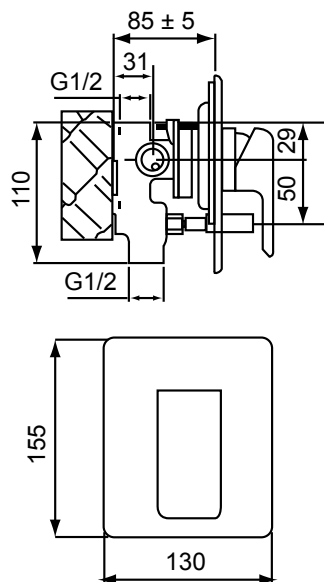

- 40mm ceramic disc cartridge can be adjusted to reduce the temperature setting, saving energy
- Shower mixer with pull-out diverter defaults to bath spout
- Incorporates brass lugs for ease of mounting