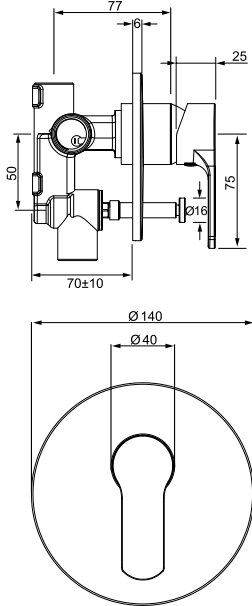

SPIRIT SHOWER MIXER WITH DIVERTER
03-9609M

- 25mm ceramic disc cartridge
- Shower mixer with pull-out diverter defaults to bath spout
- Incorporates brass lugs for ease of mounting
- Suitable for wall cavities 70mm or greater