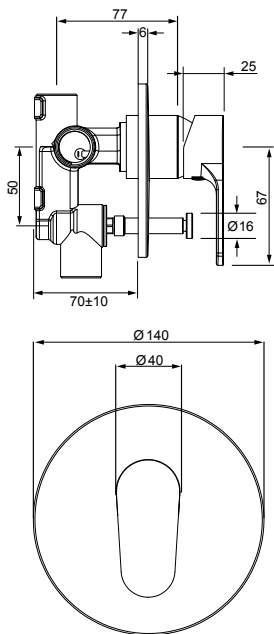

Technical Drawings

GLIDE SHOWER MIXER WITH DIVERTER 03-9807M

- 25mm ceramic disc cartridge
- Shower mixer with pull-out diverter defaults to bath spout
- Incorporates brass lugs for ease of mounting
- Suitable for wall cavities 70mm or greater