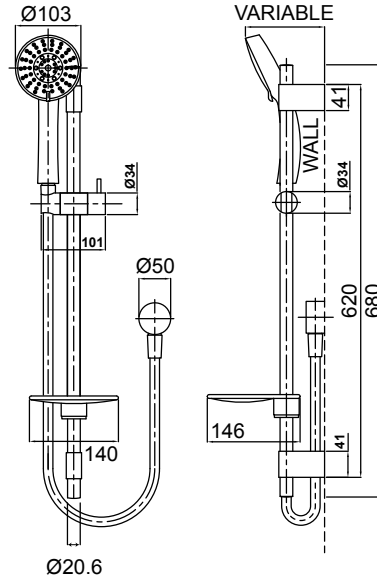

AMIO RAIL SHOWER 5 FUNCTION
15-3053P

- High quality 680mm solid metal rail and pillars for extra durability
- Height adjustable handset holder with easy to use, twist lock metal slider