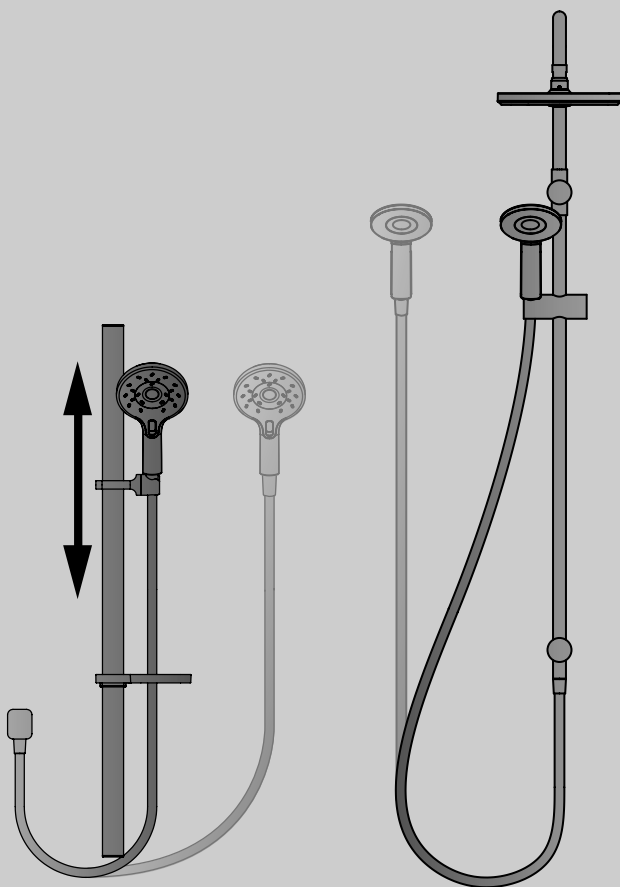

RAIL SHOWER

Offers great flexibility – height adjustability so the smallest or tallest users can enjoy a great shower, plus a handset that can be picked up for direct body showering. Perfect for the family bathroom.