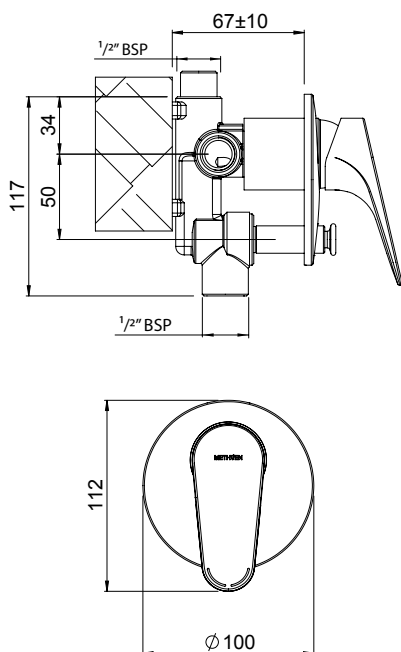

Technical Drawings

MAKU SHOWER MIXER WITH DIVERTER 01-8581

- 25mm ceramic disc cartridge can be adjusted to reduce the temperature setting, saving energy
- Shower mixer with pull-out diverter defaults to bath spout
- Incorporates brass lugs for ease of mounting