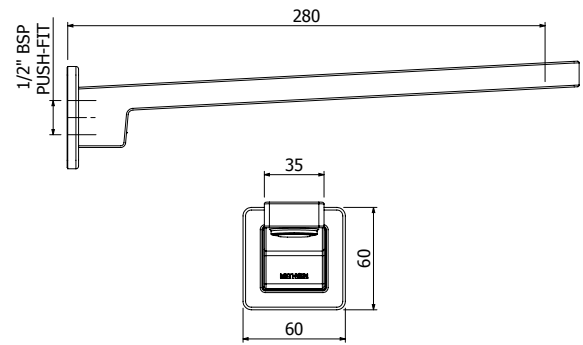

- Easy Push-fit installation prevents damage to tiles or painted surfaces
- Fixed spout fitted with aerator

SOFT SQUARE BATH SPOUT (200MM)
03-9838M