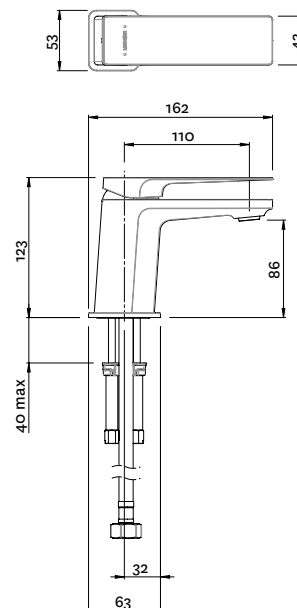

SURFACE BASIN MIXER

SFBCPAU

- 35mm ceramic disc cartridge can be adjusted to reduce the temperature setting, saving energy
- ASD aerator included for optimised water stream direction
- Twin-stud mounting for secure basin installation