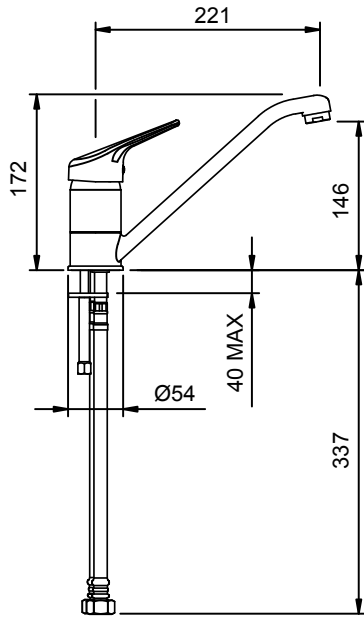

FUTURA SINK MIXER

02-4308

LOW PRESSURE > 02-4308LP

- 40mm ceramic disc cartridge can be adjusted to reduce the temperature setting, saving energy
- Tubular swivel spout fitted with ASD aerator for optimised water stream direction
- Twin-stud mounting for secure sink installation