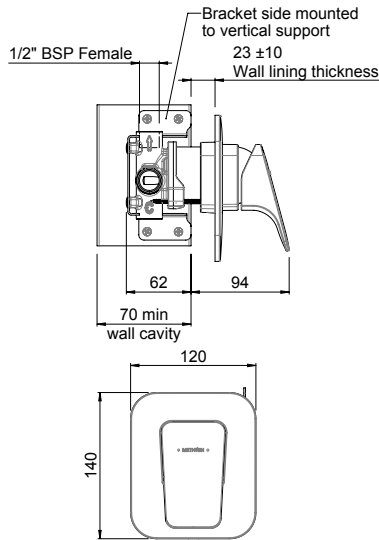

WAIPORI SAFEFLOW THERMOSTATIC SHOWER MIXER
WASFSCPAU

- Safeflow™ cartridge removes sudden hot or cold water temperature fluctuations to deliver consistent water temperature to your shower.
- Thermal shut-off valve protects user from burns if sudden loss of cold pressure.
- Vertical side mount bracket provided for ease of installation to existing stud wall.