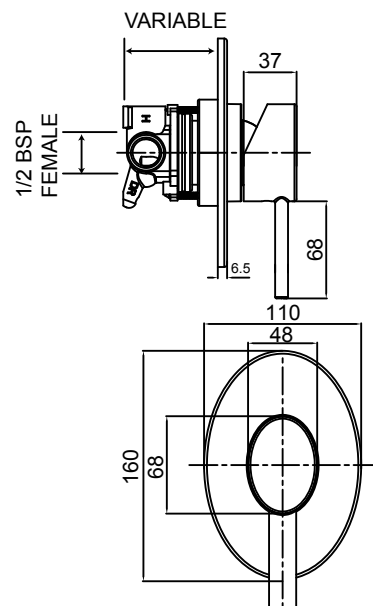

OVALO WALL TOP ASSEMBLY
01-0806

- Standard Pair
- 1/4 turn ceramic disc technology
- Contra-rotating handles

OVALO SHOWER MIXER
01-0103

- 40mm ceramic disc cartridge can be adjusted to reduce the temperature setting, saving energy
- Incorporates brass lugs for ease of mounting