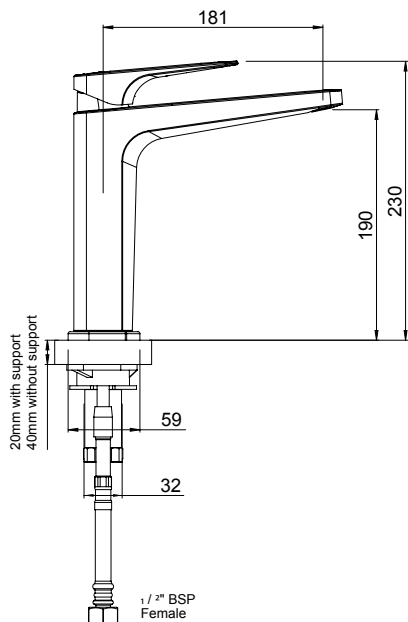

Technical Drawings

WAIPORI SINK MIXER

01-8222

- 35mm ceramic disc cartridge can be adjusted to reduce the temperature setting, saving energy
- Swivel spout fitted with ASD aerator for optimised water stream direction
- Twin-stud mounting for secure sink installation