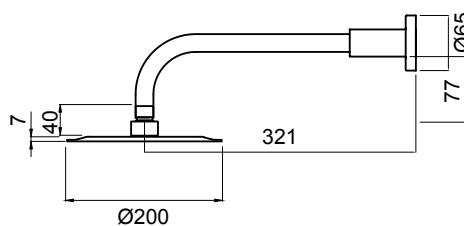

CONVENTIONAL OVERHEAD SHOWER ON WALL ARM (200MM) 15-3800

- Overhead shower thickness 7mm, creating a sleek minimal profile
- Brass adjustable ball joint connection
- High quality 330mm brass arm with round wall plate