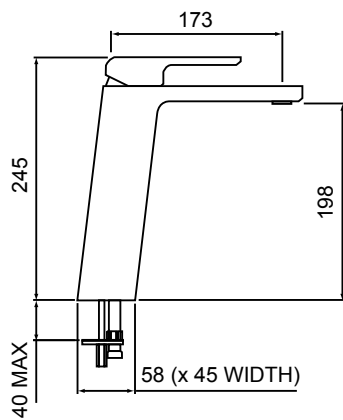

KIRI HI RISE BASIN MIXER
01-5054

- 35mm ceramic disc cartridge can be adjusted to reduce the temperature setting, saving energy
- ASD aerator included for optimised water stream direction
- Twin-stud mounting for secure basin installation