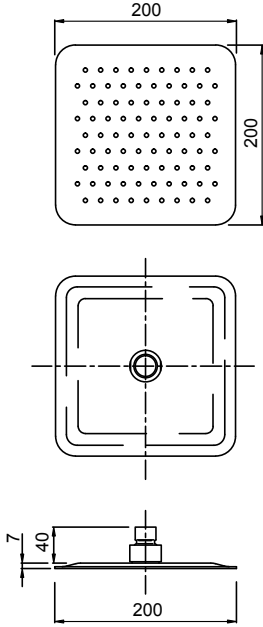

- Overhead shower thickness 7mm, creating a sleek minimal profile
- Brass adjustable ball joint connection

CONVENTIONAL SQUARE OVERHEAD SHOWER (200MM)
OSQ200CPA

- Overhead shower thickness 7mm, creating a sleek minimal profile
- Brass adjustable ball joint connection