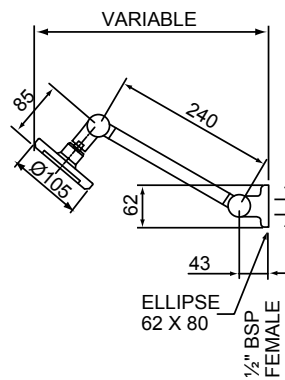

KIRI HI RISE SHOWER GRAPHITE > 13-7015

- Height adjustable, never droop, brass hi rise arm that will not loosen or droop with use
- Brass, adjustable ball joint connection