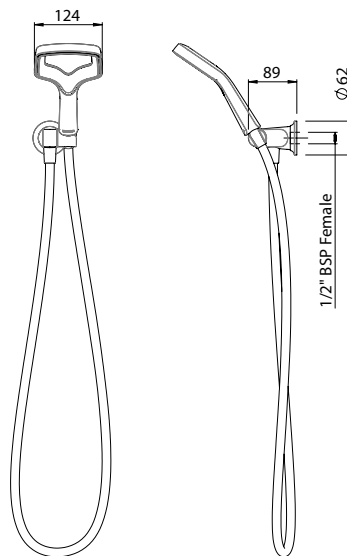

RUA AURAJET HAND SHOWER CHROME > RUWOBCPAU WHITE ACCENT > RUWOBCPWHAU

- Eco Brass® high quality durable outlet bracket that resists corrosion
- Easy screw-off, screw on installation - no drilling required. Push-fit connector ensures perfect alignment and a water tight seal.
- Engineered polymer with hydrophobic properties to resist limescale build-up