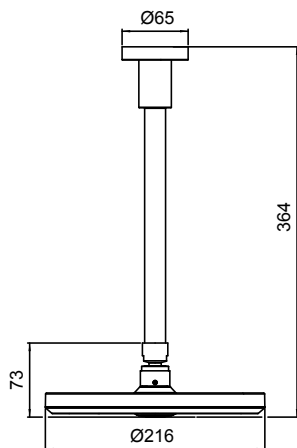

Technical Drawings

SATINJET® OVERHEAD SHOWER ON CEILING ARM 13-7701

- Brass adjustable ball joint connection
- Stylish brass ceiling mounted arm with wall plate