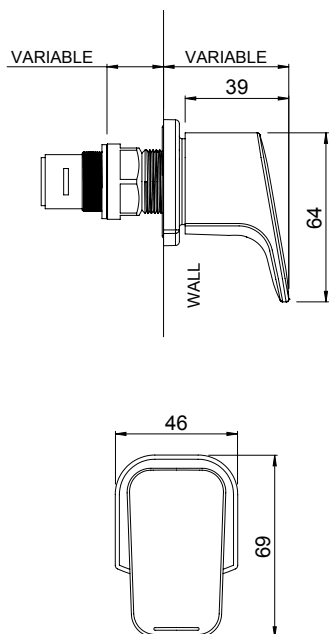

01-8444

- Standard Pair
- 1/4 turn ceramic disc technology
- Contra-rotating handles

WAIPORI 3 HOLE HOB BASIN SET

01-8284

- 1/4 turn ceramic disc technology
- Contra-rotating handles
- ASD aerator included for optimised water stream direction