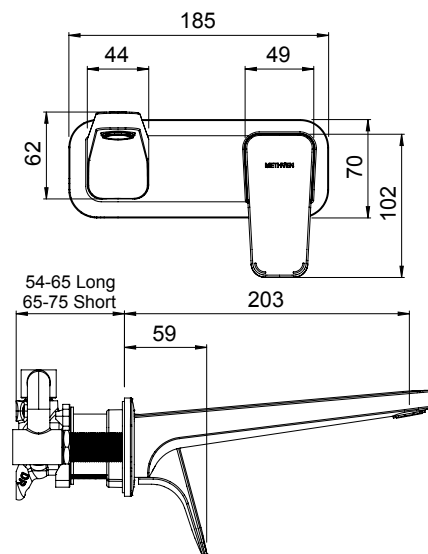

WAIPORI WALL MOUNTED BATH MIXER WITH SPOUT
01-8246

- 40mm ceramic disc cartridge can be adjusted to reduce the temperature setting, saving energy
- ASD aerator included for optimised water stream direction
- Wall breach included