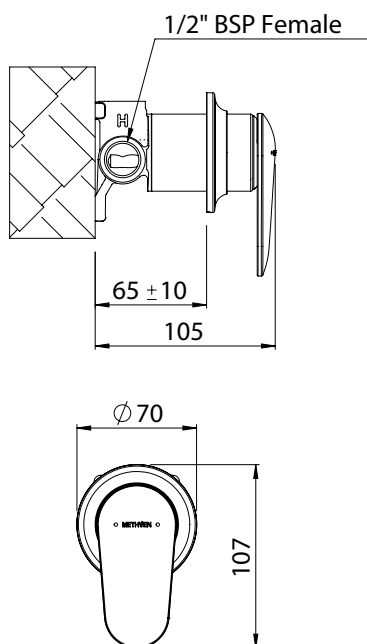

AIO SHOWER MIXER AOHPSCPAU

- 35mm ceramic disc cartridge can be adjusted to reduce the temperature setting, saving energy
- Incorporates brass lugs for ease of mounting