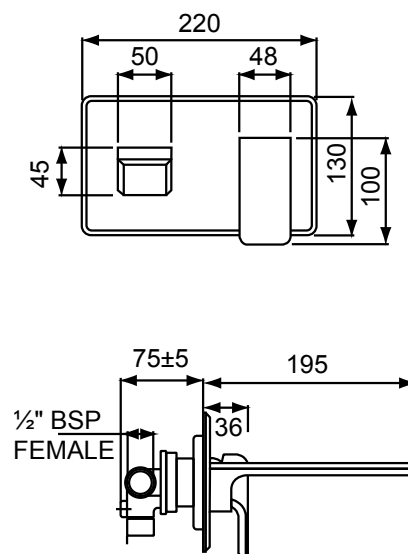

KIRI WALL MOUNTED BASIN MIXER WITH SPOUT
01-5092

- 40mm ceramic disc cartridge can be adjusted to reduce the temperature setting, saving energy
- ASD aerator included for optimised water stream direction
- Wall breach included