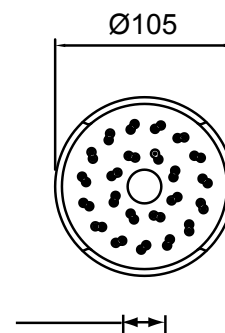

KIRI WALL SHOWER ROSE
GRAPHITE > 13-7404P

- Brass, adjustable ball joint connection