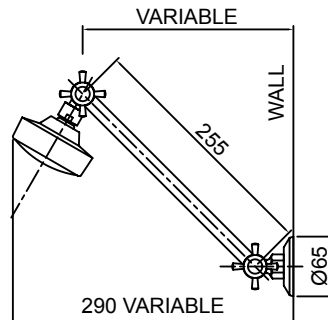

AMIO HI RISE SHOWER
15-3107P

- Height adjustable, 255mm hi rise arm with self-tightening Capstan nuts
- Brass, adjustable ball joint connection