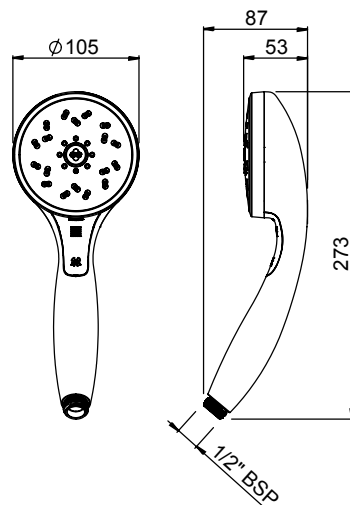

FUTURA HANDSET 13-0306

- Unique push button built into handset to change spray pattern