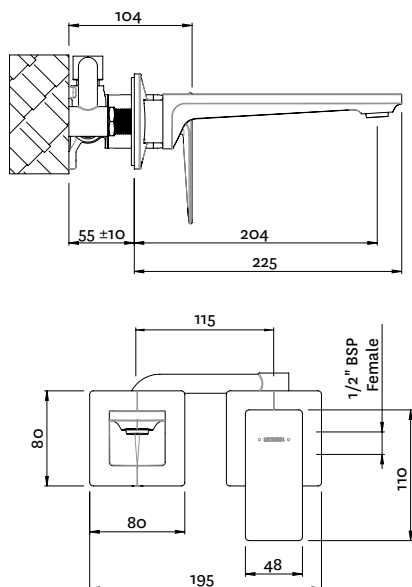

Technical Drawings

SURFACE WALL MOUNTED BASIN MIXER WITH SPOUT SFWB CPAU

- 35mm ceramic disc cartridge can be adjusted to reduce the temperature setting, saving energy
- ASD aerator included for optimised water stream direction
- Wall breach included