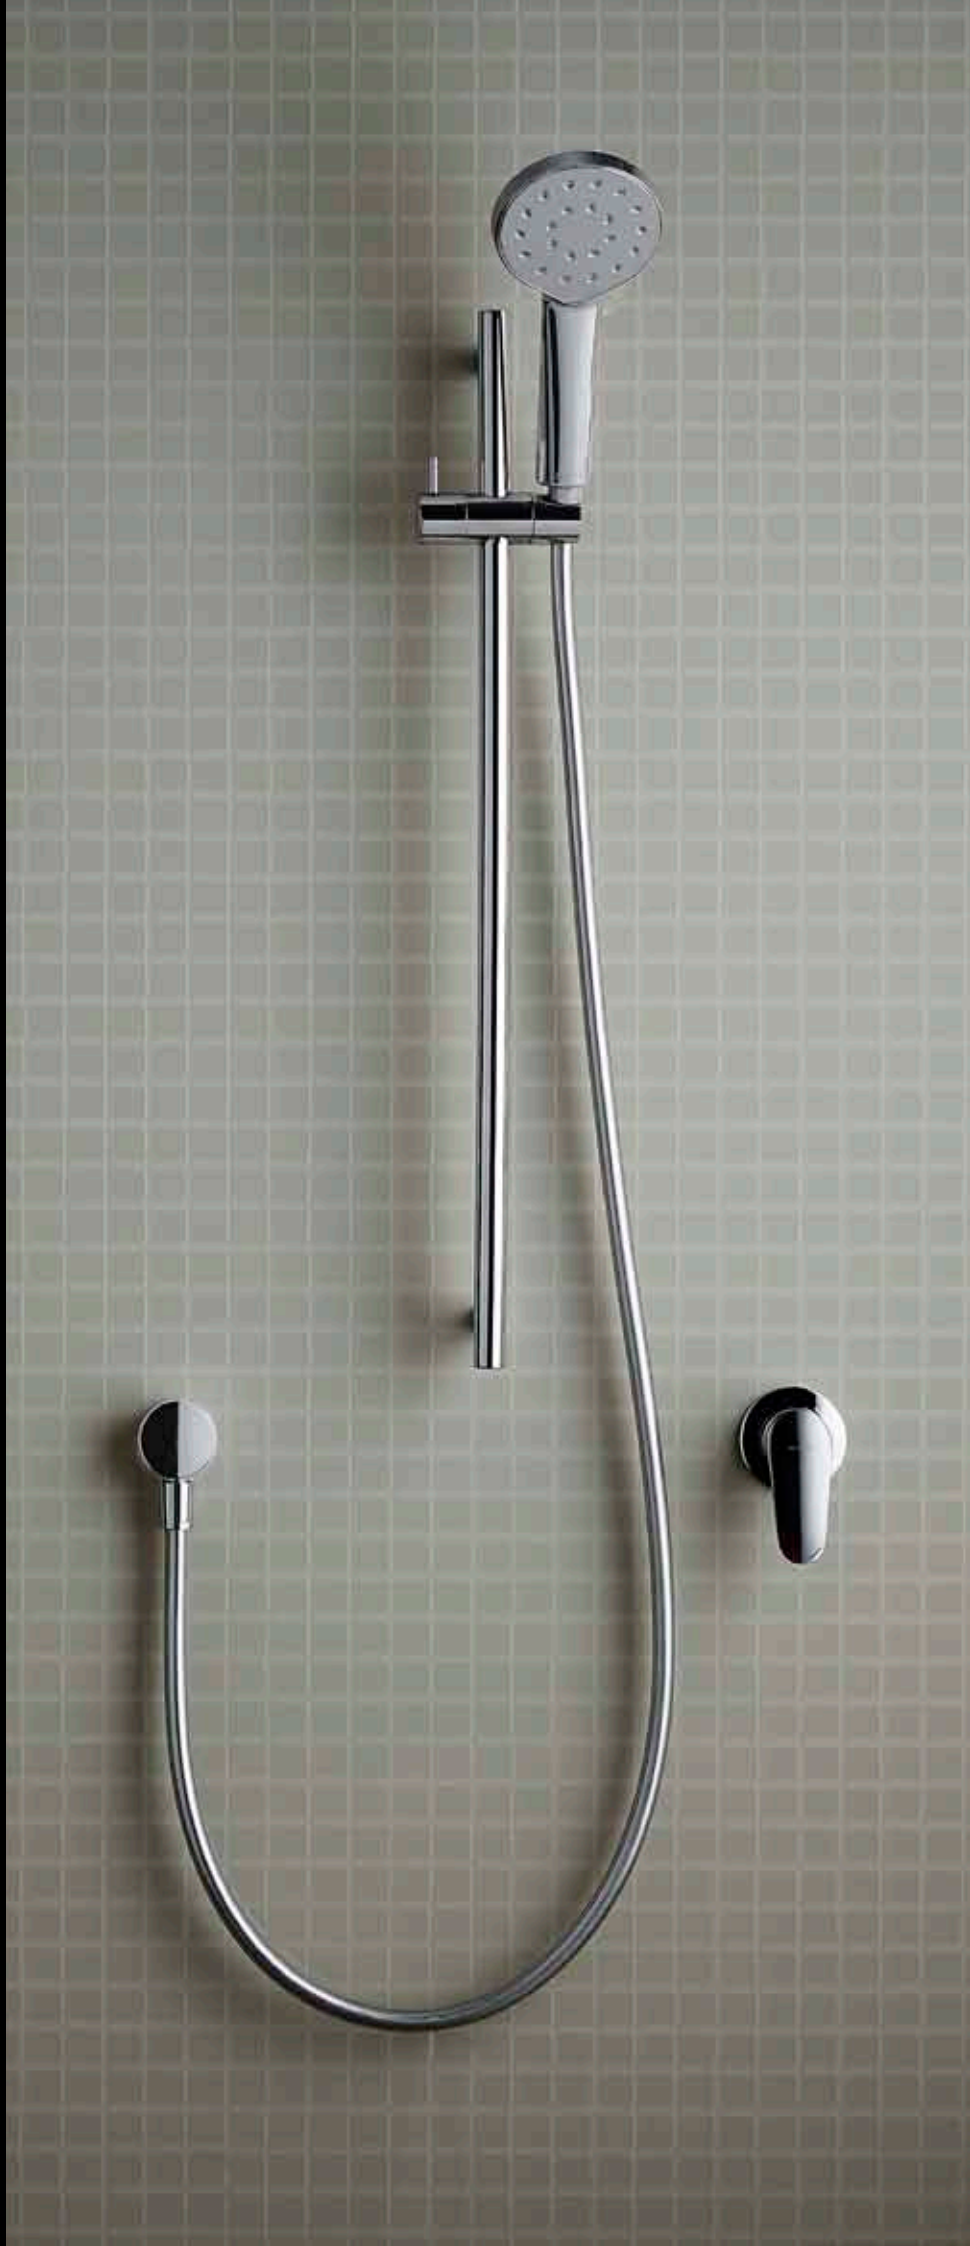

OVERHEAD ULTRA WIDE COVERAGE

A full-bodied spray for all-over warmth and maximum body contact.

WIDE COVERAGE

A wider, well-balanced spray for superior body coverage.

To complete the look match with:
 Aio Tapware - See page 50
 Maku Tapware - See page 65
 Kiri Tapware - See page 60