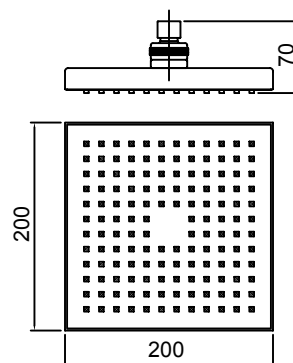

RE RE OVERHEAD SHOWER

CHROME > 16-1126
MATTE BLACK > 16-1126MBK

- Brass adjustable ball joint connection