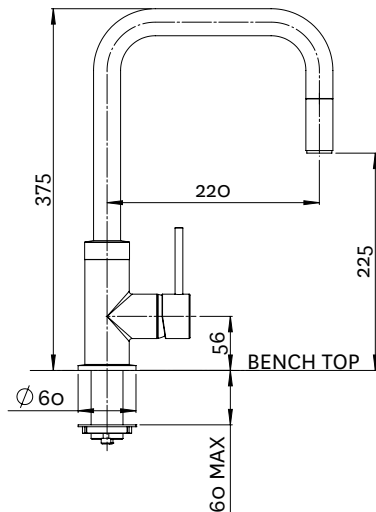

URBAN PULL OUT SINK MIXER
BLACK ACCENT > 01-0325
01-2381A

- 40mm ceramic disc cartridge
- Fully flexible and retractable stainless steel pull-out hose
- 360° swivel spout fitted with aerator
- Integral non-return valve prevents cross-feeding and backflow