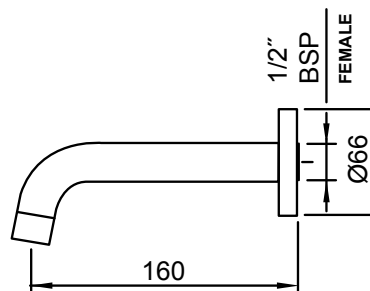

MINIMALIST WALL MOUNTED BATH SPOUT (160MM) 04-2807

- Easy Push-fit installation prevents damage to tiles or painted surfaces
- Fixed spout fitted with ASD aerator for optimised water stream direction