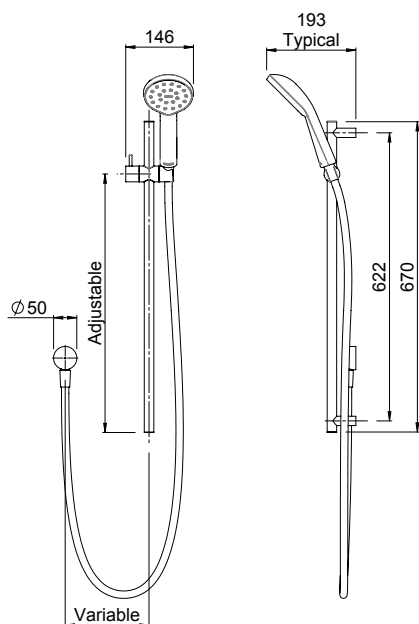

KIRI MK2 RAIL SHOWER CHROME > KRSRCPAU

- High quality 670mm elliptical rail with solid metal mounting points for extra durability
- Height adjustable, push button slider with reinforced metal handset holder