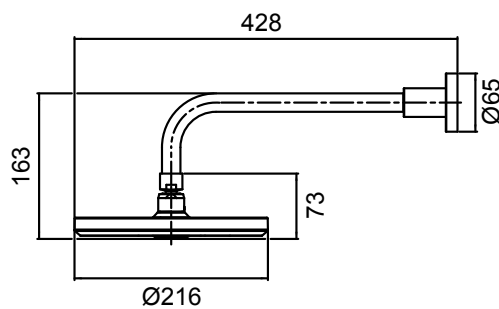

SATINJET® OVERHEAD SHOWER ON WALL ARM 13-7602

- Brass adjustable ball joint connection
- High quality 330mm brass arm with round wall plate