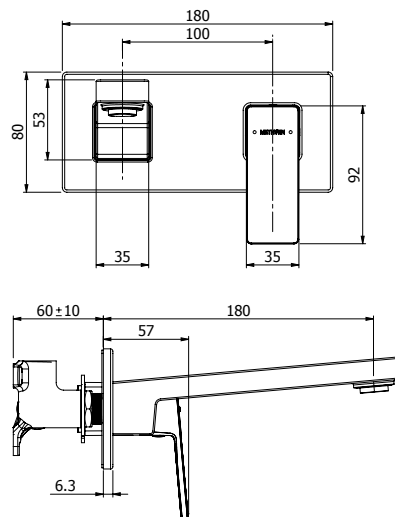

BLAZE WALL MOUNTED BATH MIXER WITH SPOUT (200MM) 03-9418M

- 25mm ceramic disc cartridge
- Metal wall plate and solid cast brass spout for longevity
- Breech not included