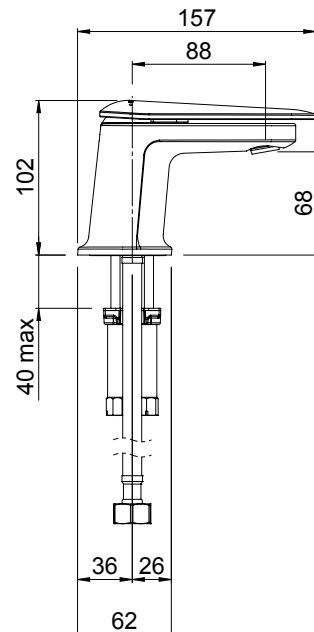

AIO BASIN MIXER
AOBMCPAU

- 25mm ceramic disc cartridge can be adjusted to reduce the temperature setting, saving energy
- ASD aerator included for optimised water stream direction
- Twin-stud mounting for secure basin installation