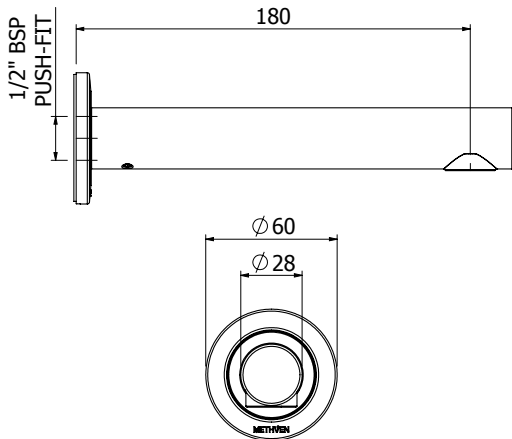

ROUND BATH SPOUT (200MM)
03-9234M

- Easy Push-fit installation prevents damage to tiles or painted surfaces
- Fixed spout fitted with aerator