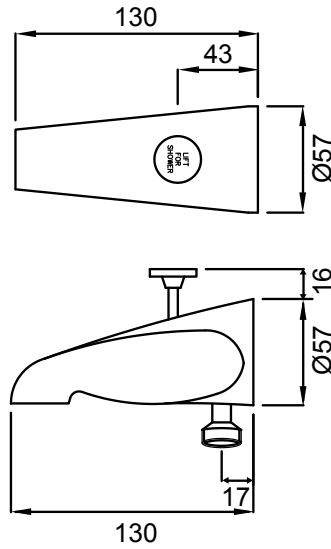

ECONOMY WALL MOUNTED BATH SPOUT WITH DIVERTER
36-0109

- Spout with pull-out diverter defaults to bath spout