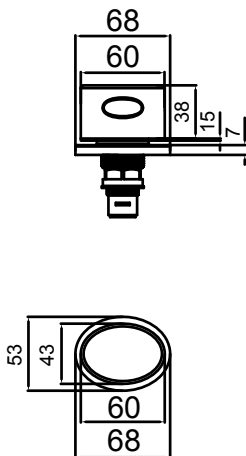

OVALO WALL TOP ASSEMBLY
01-0806

- Standard Pair
- 1/4 turn ceramic disc technology
- Contra-rotating handles