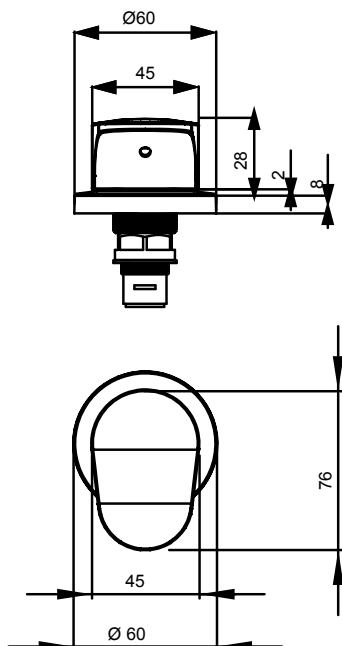

KAHA SHOWER MIXER

01-7102

- 40mm ceramic disc cartridge can be adjusted to reduce the temperature setting, saving energy
- Incorporates brass lugs for ease of mounting

KAHA WALL TOP ASSEMBLY

01-7706

- Standard Pair
- 1/4 turn ceramic disc technology
- Contra-rotating handles