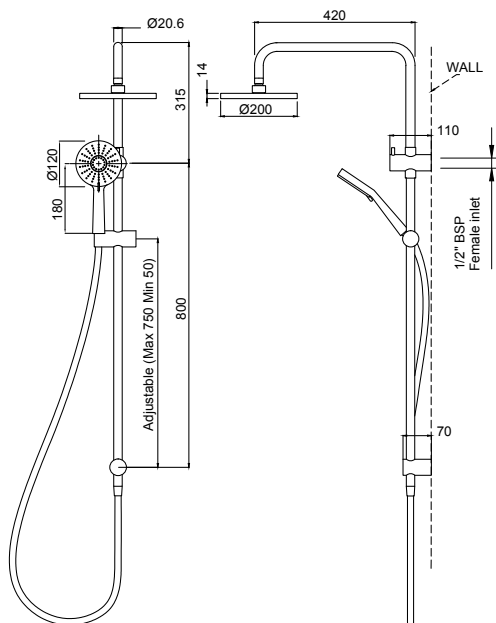

Technical Drawings

KROME TWIN SHOWER SYSTEM

CHROME > 17-7134M

MATTE BLACK > 17-7134MBK

- Exposure rail with in-built water delivery point to eliminate the need for a separate wall elbow
- Easily switches from handset to overhead shower with the integrated water diverter
- Height adjustable handset holder with push button slider
- Adjustable bottom pillar for easy retro-fit installation