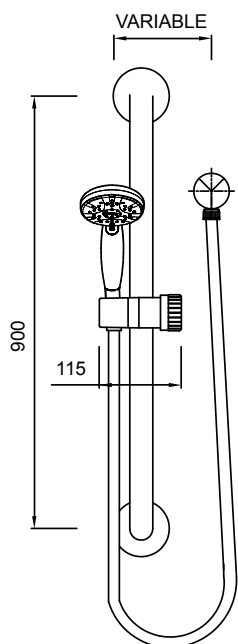

INDEPENDENT LIVING NAIDA GRABRAIL SHOWER
22-8843

- Ø32mm safety Grabrail, made from durable polished stainless steel, with concealed flange
- The safety Grabrail meets design and construction requirements AS 1428
- Includes an adjustable, twist action, easy to use, ParaFit™ slider
- Designer Euro wall elbow with inbuilt non-return dual check valve