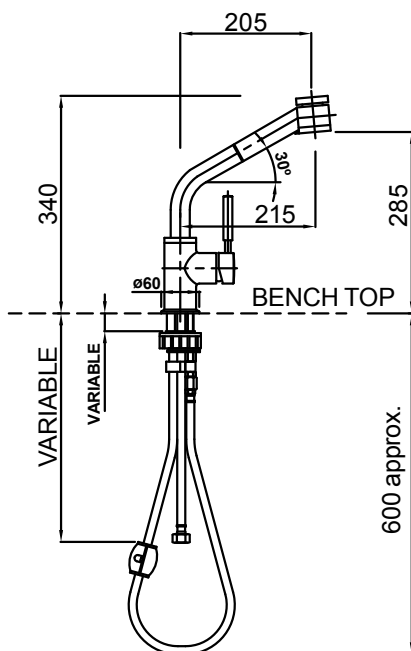

MINIMALIST HI RISE PULL OUT SINK MIXER
02-3851

- 40mm ceramic disc cartridge can be adjusted to reduce the temperature setting, saving energy
- Fully flexible and retractable stainless steel pull-out hose
- 360° swivel spout fitted with twin action spray - aerated and rain