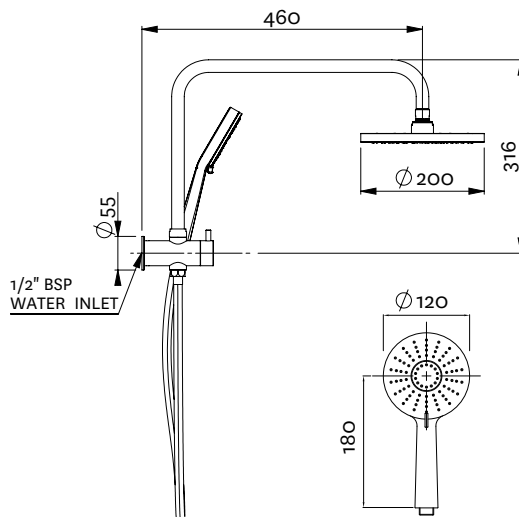

KROME SHORT TWIN SHOWER SYSTEM

17-7165M

- Short exposure rail with in-built water delivery point and handset holder to eliminate the need for a separate wall elbow
- Easy switch from handset to overhead drencher with the water diverter
- Easy screw-off, screw-on installation with no drilling required