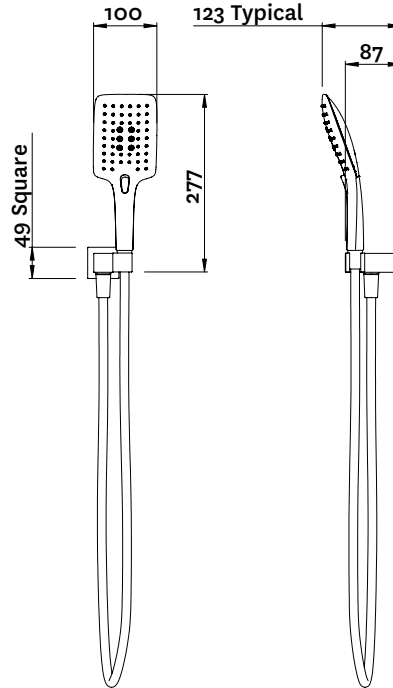

EASY-CLICK HAND SHOWER 3 FUNCTION

19-2120

- Stylish deluxe square wall outlet bracket

EASY-CLICK RAIL SHOWER 3 FUNCTION

19-2113

- Stylish square 690mm rail with adjustable pillars to allow easy retrofit to existing holes
- Height adjustable handset holder with twist-lock slider