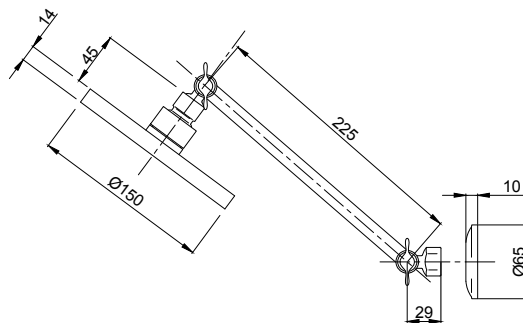

KROME OVERHEAD SHOWER (200MM)

CHROME > 17-7233M

MATTE BLACK > 17-7233MBK

- Brass adjustable ball joint connection

KROME HI RISE SHOWER (150MM)

CHROME > 17-7257M

MATTE BLACK > 17-7257MBK

- Height adjustable, 255mm hi rise arm and wall plate
- Adjustable ball joint connection