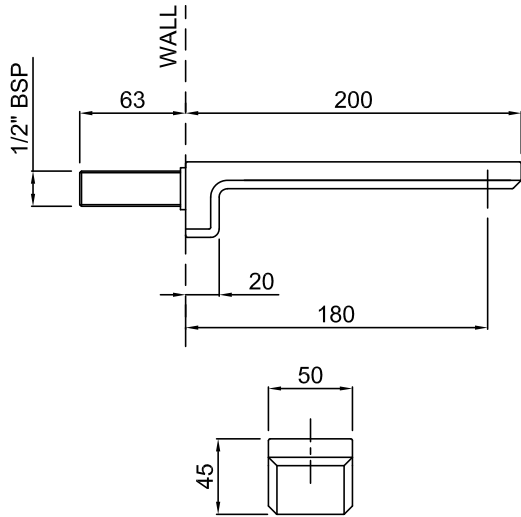

KIRI WALL MOUNTED BASIN SPOUT
01-5740

- Easy Push-fit installation prevents damage to tiles or painted surfaces
- ASD aerator included for optimised water stream direction