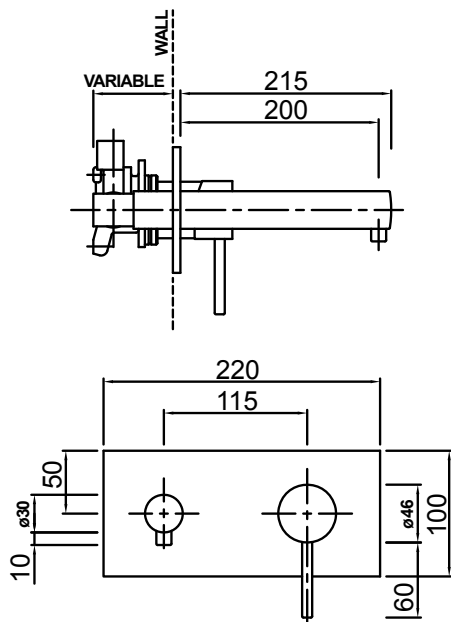

01-2848

- Standard Pair
- 1/4 turn ceramic disc technology
- Contra-rotating handles

MINIMALIST WALL MOUNTED BASIN MIXER WITH SPOUT

01-2053

- 40mm ceramic disc cartridge can be adjusted to reduce the temperature setting, saving energy
- ASD aerator included for optimised water stream direction
- Wall breach included