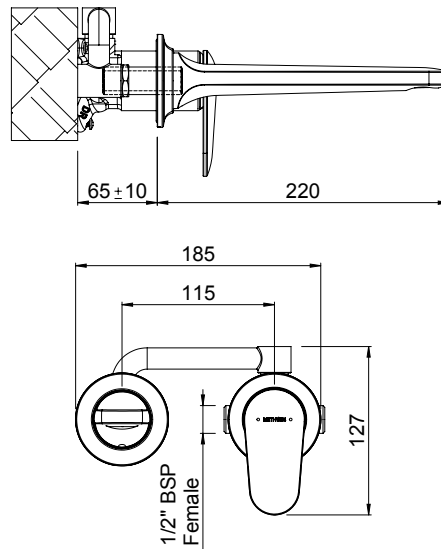

AIO WALL MOUNTED BATH MIXER WITH SPOUT AOWBTCPAU

- 35mm ceramic disc cartridge can be adjusted to reduce the temperature setting, saving energy
- ASD aerator included for optimised water stream direction
- Wall breach included