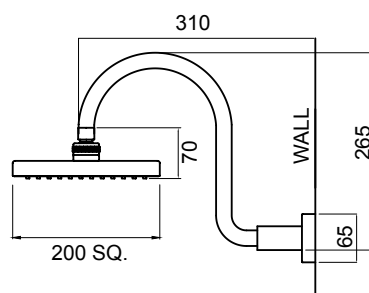

RERE WALL SHOWER ON SWAN NECK ARM
MATTE BLACK > 16-1140MBK

- Brass adjustable ball joint connection
- High quality brass swan neck arm with square wall plate
- Designed for extra height in shower recess