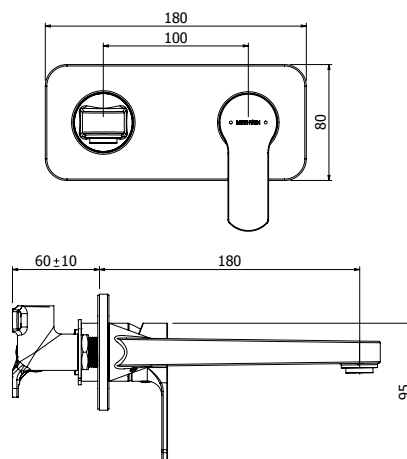

- 25mm ceramic disc cartridge
- Metal wall plate and solid cast brass spout for longevity
- Left-hand or right-hand outlet variable option
- Breech not included

SPIRIT SHOWER MIXER WITH DIVERTER
03-9609M