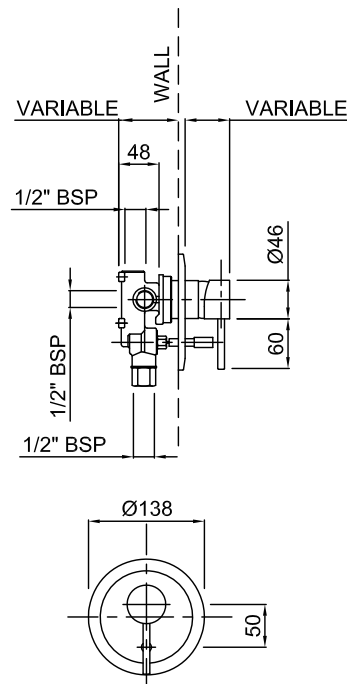

MINIMALIST SHOWER MIXER WITH DIVERTER

01-2206

- 40mm ceramic disc cartridge can be adjusted to reduce the temperature setting, saving energy
- Shower mixer with pull-out diverter defaults to bath spout
- Incorporates brass lugs for ease of mounting