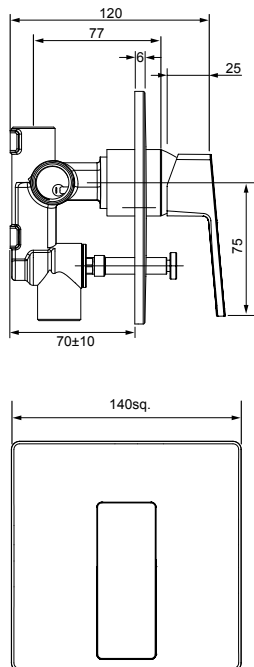

Technical Drawings

BLAZE SHOWER MIXER WITH DIVERTER 03-9470M

- 25mm ceramic disc cartridge
- Shower mixer with pull-out diverter defaults to bath spout
- Incorporates brass lugs for ease of mounting
- Suitable for wall cavities 70mm or greater