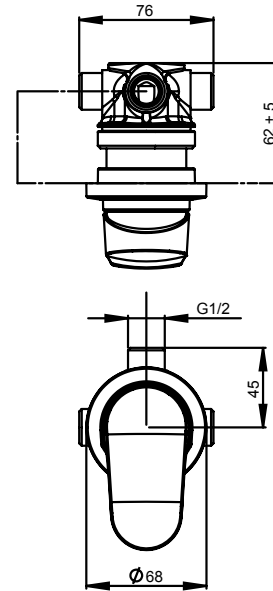

KAHA SHOWER MIXER

01-7102

- 40mm ceramic disc cartridge can be adjusted to reduce the temperature setting, saving energy
- Incorporates brass lugs for ease of mounting