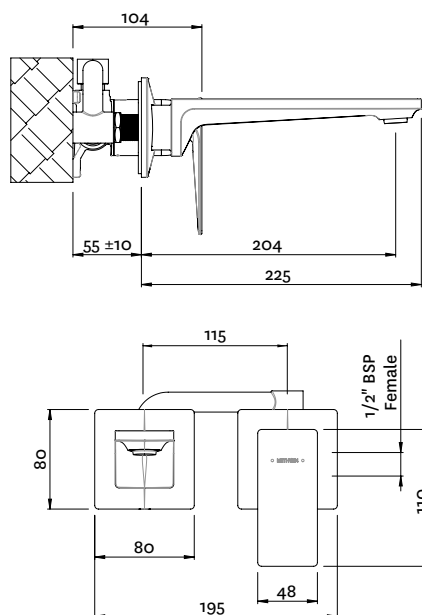

SURFACE WALL MOUNTED BATH MIXER WITH SPOUT SFWBTCPAU

- 35mm ceramic disc cartridge can be adjusted to reduce the temperature setting, saving energy
- ASD aerator included for optimised water stream direction
- Wall breach included