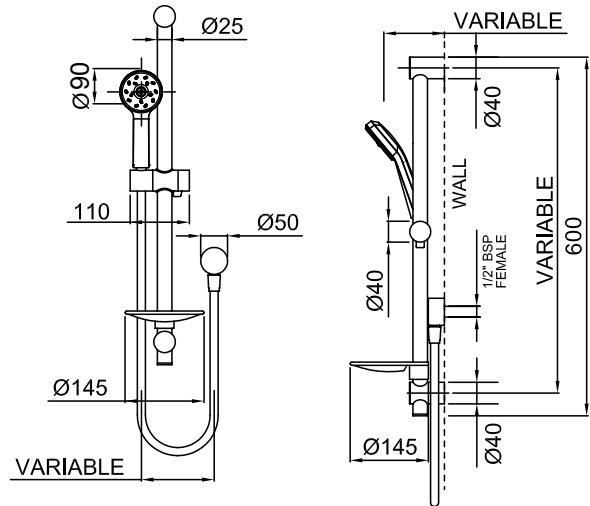

- Brass, adjustable ball joint connection

Technical Drawings

MAKU HAND SHOWER 13-4502P

- Stylish and sturdy SAM wall outlet bracket

MAKU RAIL SHOWER 13-4601P

- Stylish 600mm round rail
- Adjustable bottom pillar for easy retro-fit installation
- Height adjustable handset holder with easy-glide push button slider