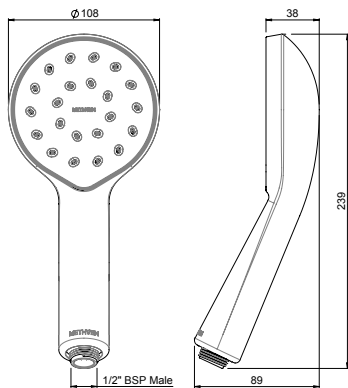

Technical Drawings

KIRI MK2 HANDSET CHROME > KRHSCPAU

- Easy screw-off, screw on installation