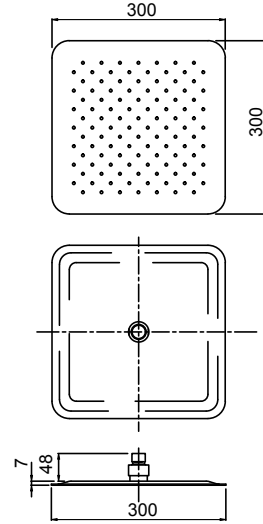

CONVENTIONAL SQUARE OVERHEAD SHOWER (300MM)
OSQ300CPA

- Overhead shower thickness 7mm, creating a sleek minimal profile
- Brass adjustable ball joint connection