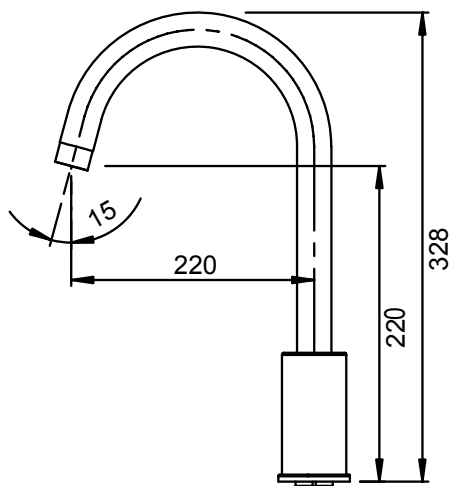

MINIMALIST WALL MOUNTED STRAIGHT BASIN SPOUT (200MM)
BASIN > 04-2975
BATH > 04-2876

- Fixed spout fitted with aerator

Technical Drawings

MINIMALIST HOB MOUNTED CURVED BATH/SPA SPOUT 04-3941

- Also suitable for spa bath applications
- Swivel spout fitted with ASD aerator for optimised water stream direction