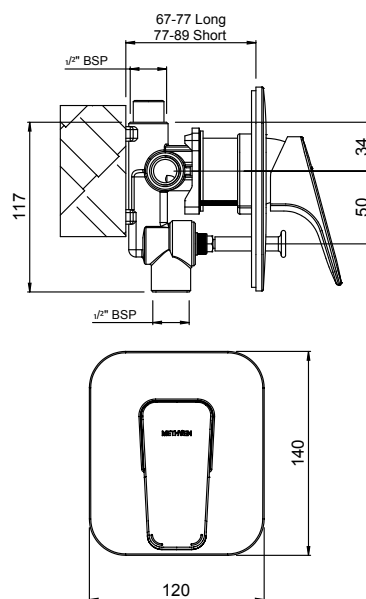

01-8185

- 40mm ceramic disc cartridge can be adjusted to reduce the temperature setting, saving energy
- Shower mixer with pull-out diverter defaults to bath spout
- Incorporates brass lugs for ease of mounting