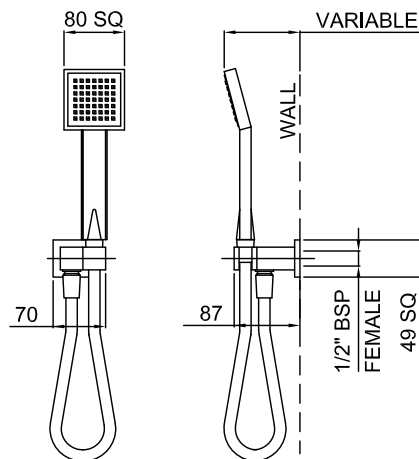

RE RE HAND SHOWER

CHROME > 16-0501
MATTE BLACK > 16-0501MBK

- Stylish deluxe square wall outlet bracket