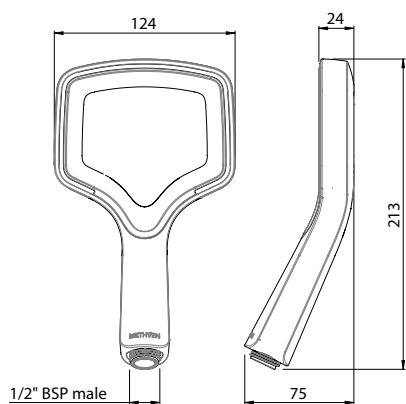

RUA AURAJET HANDSET CHROME > RUHSCPAU WHITE ACCENT > RUHSCPWHAU

- Easy screw-off, screw on installation
- Engineered polymer with hydrophobic properties to resist limescale build-up