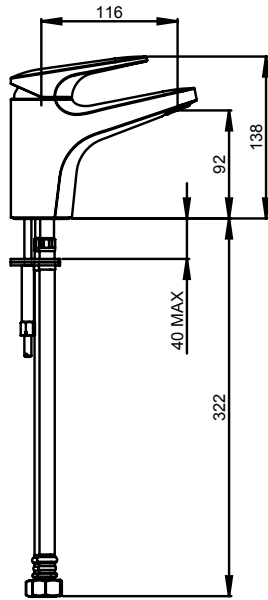

KAHA SWIVEL BASIN MIXER

01-7003

- 35mm ceramic disc cartridge can be adjusted to reduce the temperature setting, saving energy
- Swivel spout fitted with ASD aerator for optimised water stream direction
- Twin-stud mounting for secure basin installation