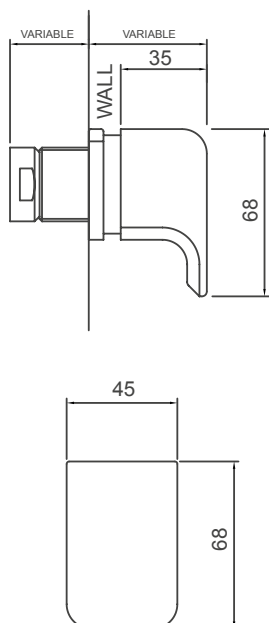

KIRI WALL TOP ASSEMBLY 01-5801

- Standard Pair
- 1/4 turn ceramic disc technology
- Contra-rotating handles