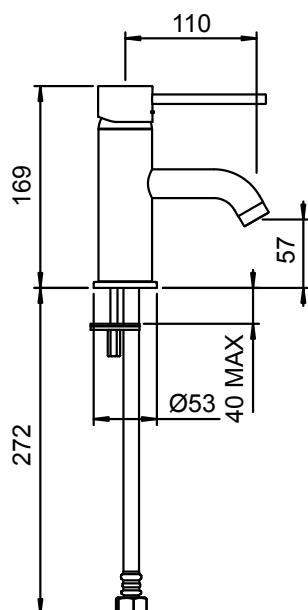

MINIMALIST BASIN MIXER > 01-2008

- 40mm ceramic disc cartridge can be adjusted to reduce the temperature setting, saving energy
- ASD aerator included for optimised water stream direction
- Twin-stud mounting for secure basin installation