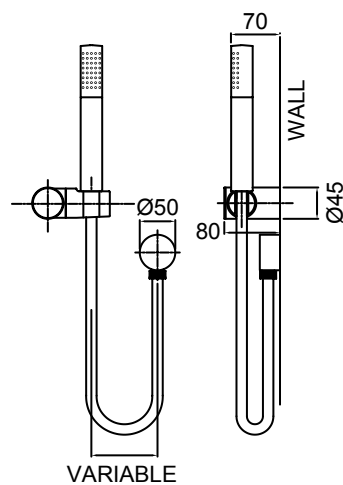

MINIMALIST HAND SHOWER ON STILO WALL BRACKET
17-6151

- Stylish Stilo wall bracket and elbow