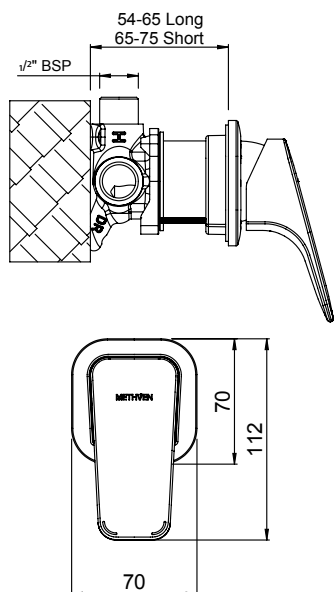

WAIPORI SHOWER MIXER

01-8161

- 40mm ceramic disc cartridge can be adjusted to reduce the temperature setting, saving energy
- Incorporates brass lugs for ease of mounting