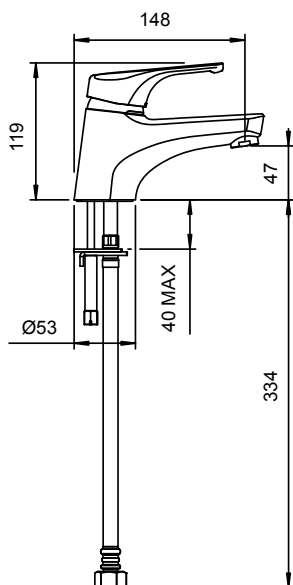

FUTURA BASIN MIXER 02-4001 LOW PRESSURE 02-4001LP

- 40mm ceramic disc cartridge can be adjusted to reduce the temperature setting, saving energy
- ASD aerator included for optimised water stream direction
- Twin-stud mounting for secure basin installation