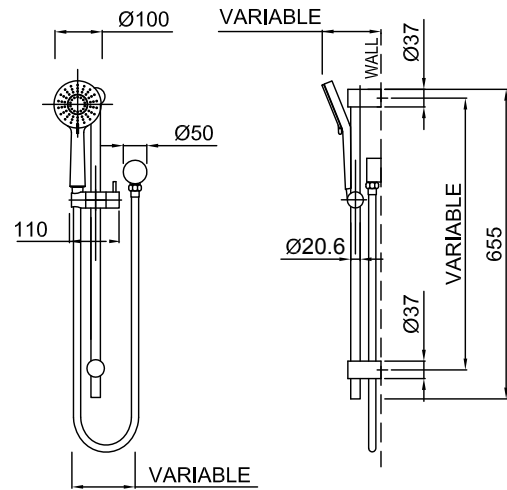

KROME RAIL SHOWER 3 FUNCTION (100MM)

17-7127M

- Stylish 655mm brass rail with an adjustable pillar to allow easy retro-fit to existing holes
- Height adjustable handset holder with twist lock metal slider