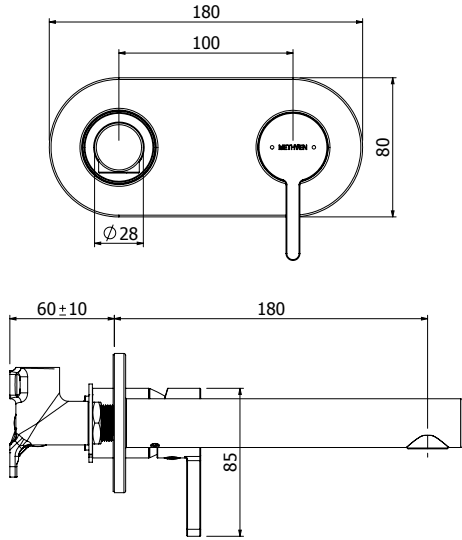

ARROW WALL MOUNTED BASIN MIXER WITH SPOUT (200MM)
03-9210M

- 25mm ceramic disc cartridge
- Metal wall plate and solid cast brass spout for longevity
- Left-hand or right-hand outlet variable option
- Breech not included