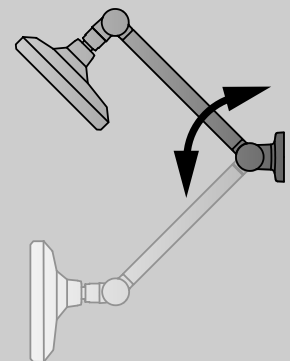

HI RISE SHOWER

A wall shower with the added bonus of height adjustability. Works well in a family bathroom.