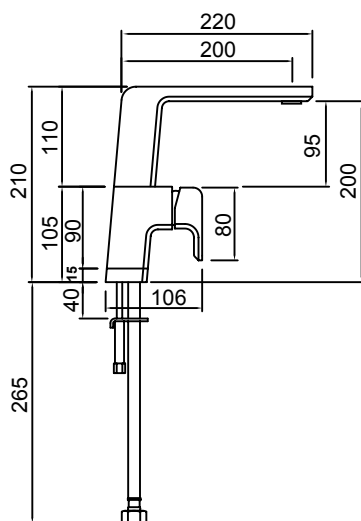

KIRI SINK MIXER

01-5306

- 35mm ceramic disc cartridge can be adjusted to reduce the temperature setting, saving energy
- Swivel spout fitted with ASD aerator for optimised water stream direction
- Twin-stud mounting for secure sink installation