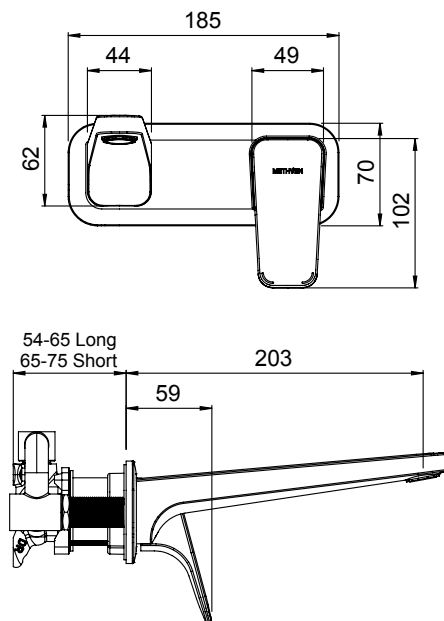

WAIPORI WALL MOUNTED BASIN MIXER WITH SPOUT
01-8123

- 40mm ceramic disc cartridge can be adjusted to reduce the temperature setting, saving energy
- ASD aerator included for optimised water stream direction
- Wall breach included