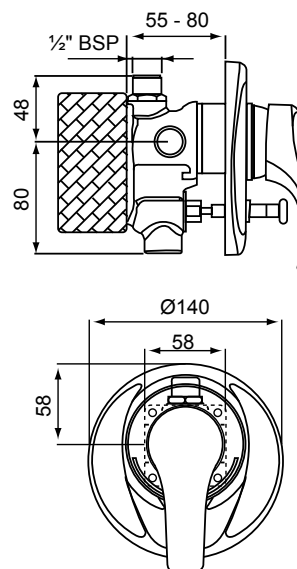

FUTURA SHOWER MIXER WITH DIVERTER 02-4209

- 40mm ceramic disc cartridge can be adjusted to reduce the temperature setting, saving energy
- Shower mixer with pull-out diverter defaults to bath spout
- Incorporates brass lugs for ease of mounting