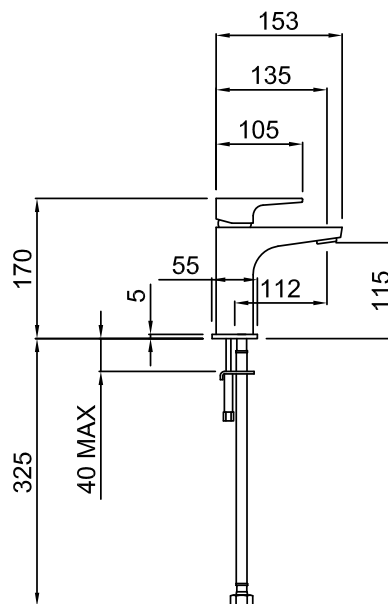

AMIO BASIN MIXER > 01-4002

- 35mm ceramic disc cartridge can be adjusted to reduce the temperature setting, saving energy
- ASD aerator included for optimised water stream direction
- Twin-stud mounting for secure basin installation