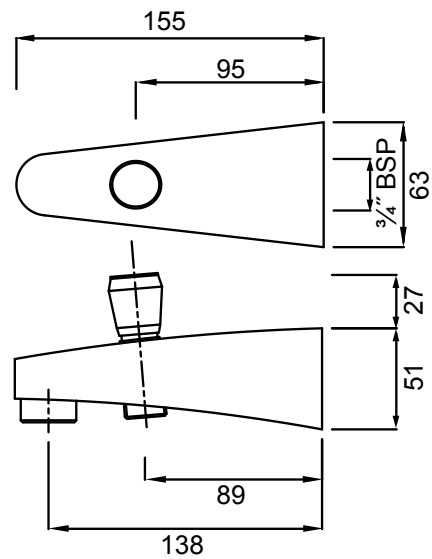

DELUXE WALL MOUNTED BATH SPOUT WITH DIVERTER
36-1007

- Spout with pull-out diverter defaults to bath spout