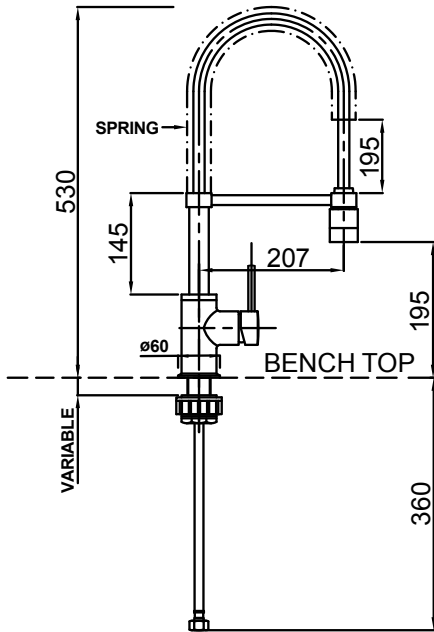

MINIMALIST SPRING PULL DOWN SINK MIXER
02-9358

- 40mm ceramic disc cartridge
- Fully flexible and retractable stainless steel pull-down hose
- Spout fitted with twin action aerator - rain spray and aerated flow