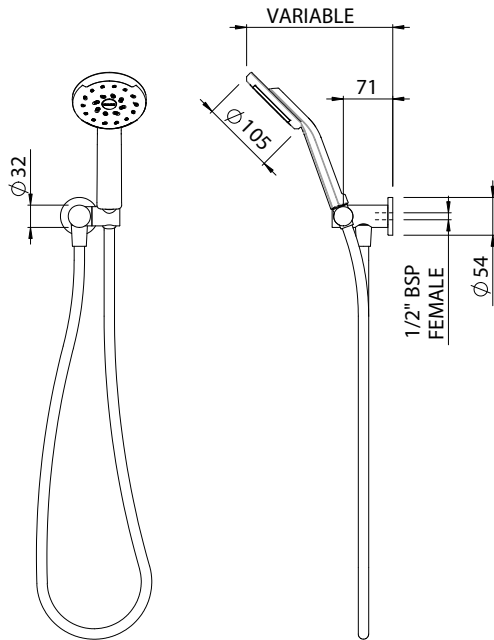

KIRI HAND SHOWER
GRAPHITE > 13-3109P

- Stylish round wall outlet bracket