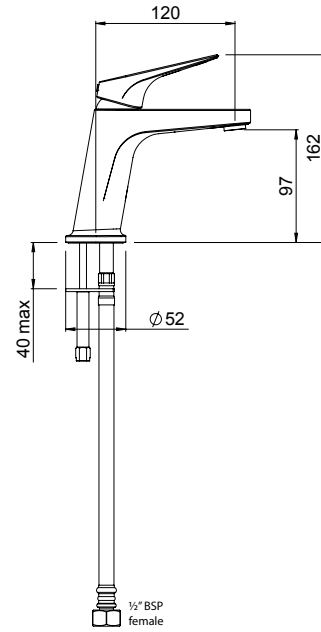

MAKU BASIN MIXER
01-8505

- 25mm ceramic disc cartridge can be adjusted to reduce the temperature setting, saving energy
- ASD aerator included for optimised water stream direction
- Twin-stud mounting for secure basin installation