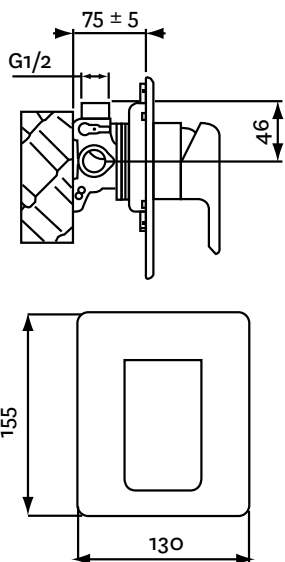

Technical Drawings

KIRI SHOWER MIXER 01-5139

- 40mm ceramic disc cartridge can be adjusted to reduce the temperature setting, saving energy
- Incorporates brass lugs for ease of mounting