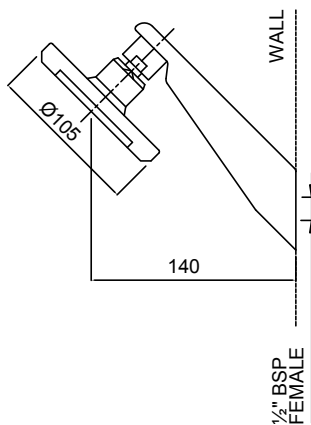

Technical Drawings

KIRI WALL SHOWER ON UPSWEPT ARM GRAPHITE > 13-7367

- Durable solid brass upswept arm
- Brass, adjustable ball joint connection