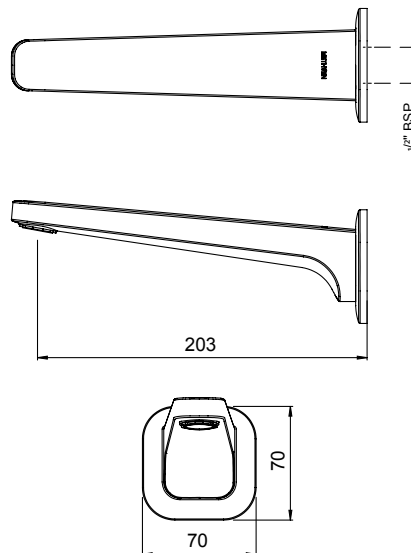

WAIPORI WALL MOUNTED BATH SPOUT 01-8369

- Easy Push-fit installation prevents damage to tiles or painted surfaces
- ASD aerator included for optimised water stream direction