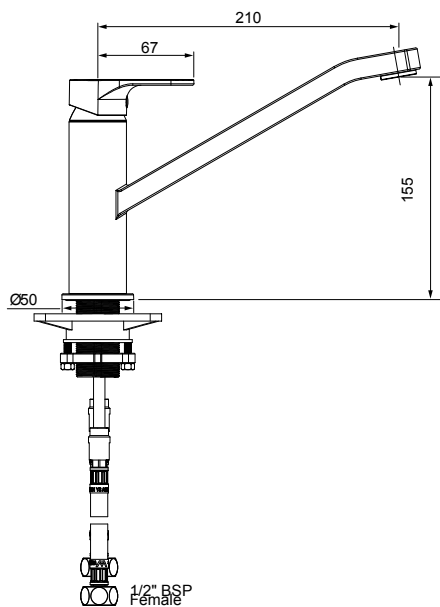

Technical Drawings

GLIDE SINK MIXER 03-9852M

- 25mm ceramic disc cartridge
- Swivel spout fitted with aerator
- Quick threaded sleeve fastening method