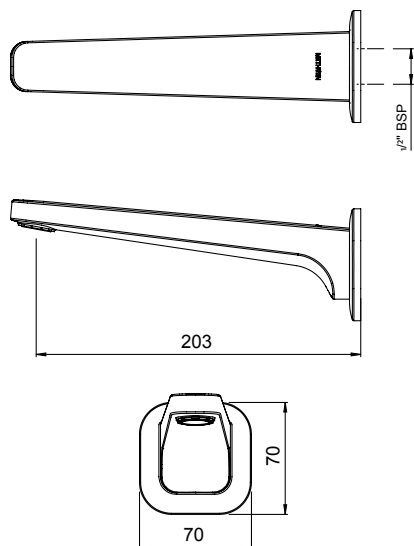

Technical Drawings

WAIPORI WALL MOUNTED BASIN SPOUT 01-8383

- Easy Push-fit installation prevents damage to tiles or painted surfaces
- ASD aerator included for optimised water stream direction