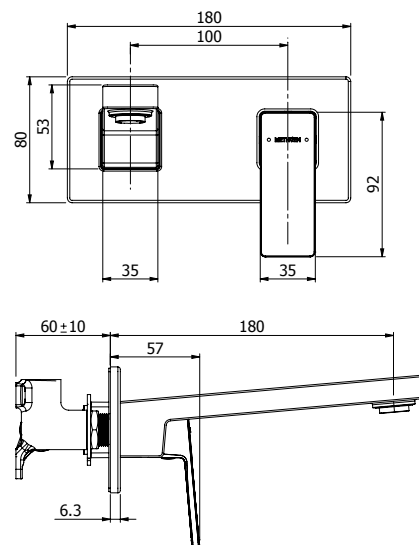

BLAZE WALL MOUNTED BASIN MIXER WITH SPOUT (200MM)
CHROME > 03-9494M
MATTE BLACK > 03-9494MBK

- 25mm ceramic disc cartridge
- Metal wall plate and solid cast brass spout for longevity
- Breech not included