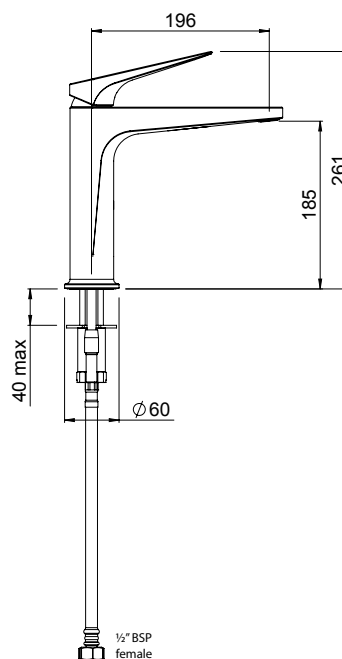

MAKU SINK MIXER

01-8628

- 35mm ceramic disc cartridge can be adjusted to reduce the temperature setting, saving energy
- Swivel spout fitted with ASD aerator for optimised water stream direction
- Twin-stud mounting for secure sink installation