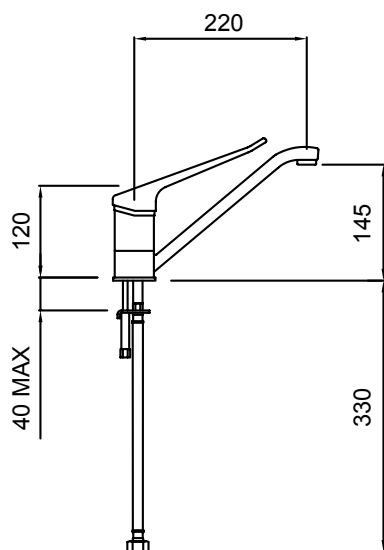

NAIDA INDEPENDENT LIVING EXTENDED LEVER SINK MIXER 02-8306

- Twin-stud mounting for secure basin installations
- Easy to distinguish hot and cold indicators
- Extended solid lever handle