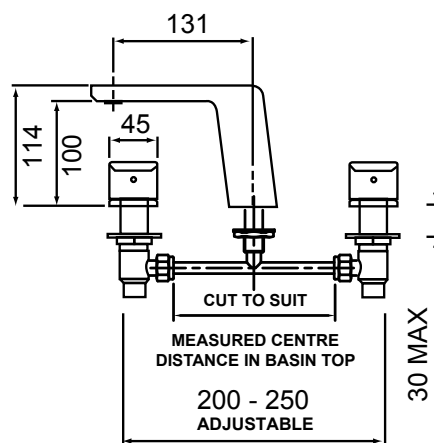

KIRI 3 HOLE BASIN SET 01-5603

- 1/4 turn ceramic disc technology
- Contra-rotating handles
- ASD aerator included for optimised water stream direction