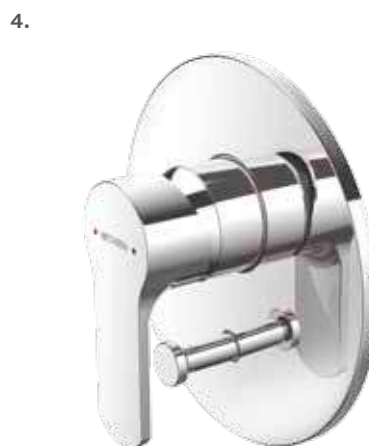

CERAMIC CARTRIDGE

Fitted with a quality ceramic cartridge for all-round durability and longevity.

LONGER LASTING TAPS

Dezincification Resistant (DZR) brass bodies last longer and help maintain water quality.