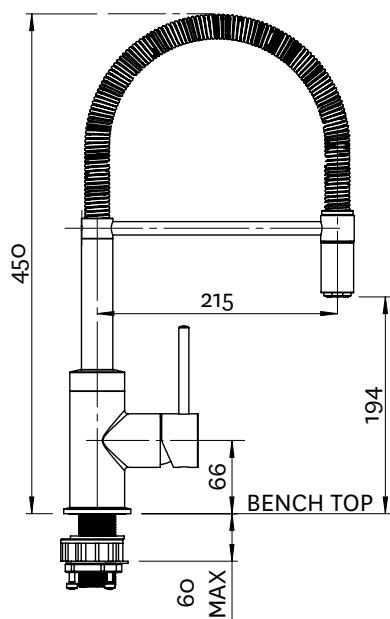

ARROW SINK MIXER

03-9258M

- 25mm ceramic disc cartridge
- Swivel spout fitted with aerator
- Twin-stud mounting for secure sink installation

SPRING PULL DOWN SINK MIXER

02-9211

- 40mm ceramic disc cartridge
- Fully flexible and retractable stainless steel pull-down hose
- 360° swivel spout with solid metal arm support fitted with aerator
- Integral non-return valve prevents cross-feeding and backflow