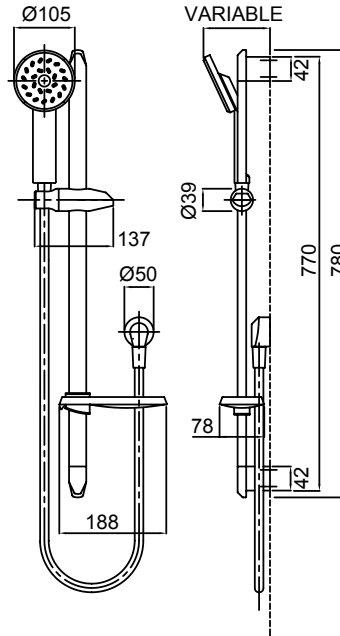

- Stylish round wall outlet bracket

KIRI RAIL SHOWER
 GRAPHITE > 13-3208P

- High quality 770mm elliptical rail with solid metal mounting points for extra durability
- Height adjustable, push button slider with reinforced metal handset holder