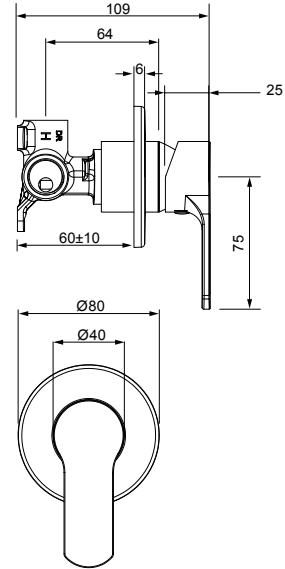

SPIRIT SHOWER MIXER
03-9555M

- 25mm ceramic disc cartridge
- Incorporates brass lugs for ease of mounting
- Suitable for wall cavities 70mm or greater