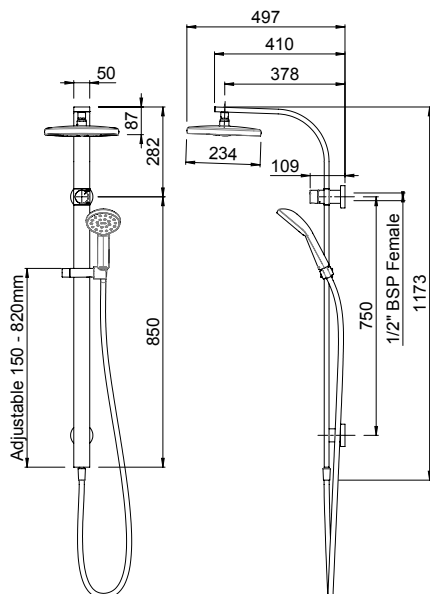

KIRI MK2 TWIN SHOWER SYSTEM
CHROME > KRSSCPAU

- Exposure rail with in-built water delivery point to eliminate the need for a separate wall elbow
- Easily switches from handset to overhead shower with the integrated water diverter
- Height adjustable handset holder with push button slider