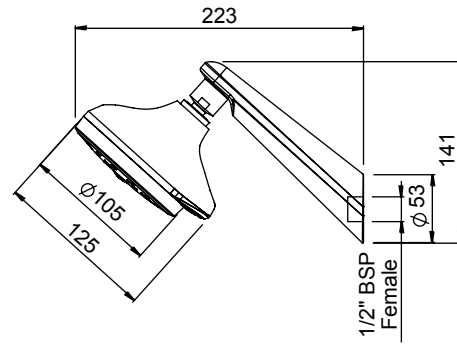

FUTURA WALL SHOWER ON UPSWEPT ARM
13-5202

- Unique push button built into rose to change spray pattern
- Durable solid brass upswept arm
- Brass, adjustable ball joint connection