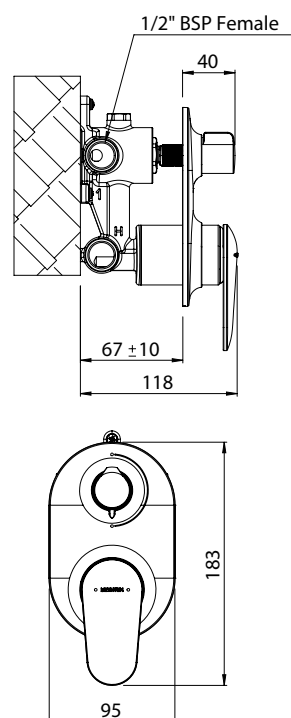

AIO SHOWER MIXER WITH DIVERTER AOHPSDCPAU

- 35mm ceramic disc cartridge can be adjusted to reduce the temperature setting, saving energy
- Shower mixer with easy turn-dial diverter defaults to bath spout
- Incorporates brass lugs for ease of mounting