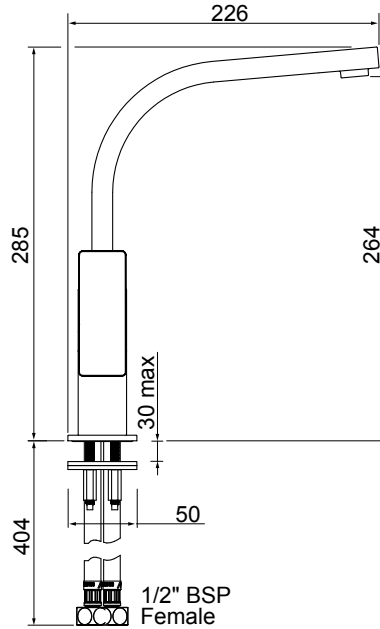

BLAZE SINK MIXER
03-9487M

- 25mm ceramic disc cartridge
- Swivel spout fitted with aerator
- Twin-stud mounting for secure sink installation