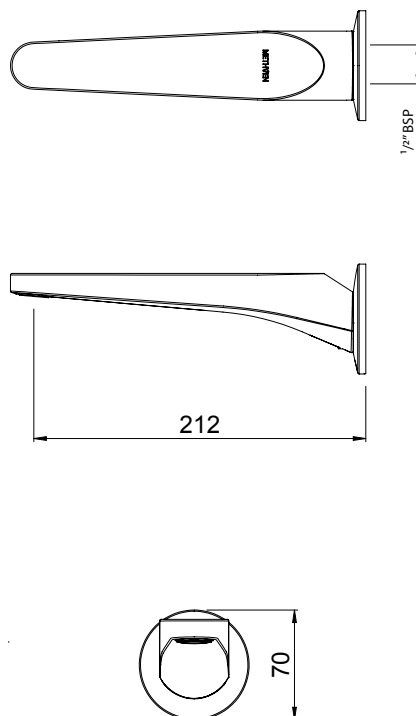

MINIMALIST WALL MOUNTED STRAIGHT BASIN SPOUT (200MM)
BASIN > 04-2975
BATH > 04-2876

- Fixed spout fitted with aerator

Technical Drawings

MINIMALIST HOB MOUNTED CURVED BATH/SPA SPOUT 04-3941

- Also suitable for spa bath applications
- Swivel spout fitted with ASD aerator for optimised water stream direction