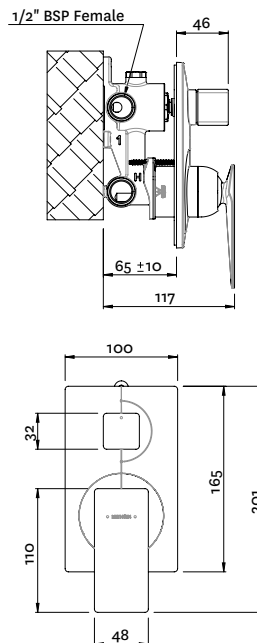

SURFACE SHOWER MIXER WITH DIVERTER SFHPDCPAU

- 35mm ceramic disc cartridge can be adjusted to reduce the temperature setting, saving energy
- Shower mixer with easy turn-dial diverter defaults to bath spout
- Incorporates brass lugs for ease of mounting