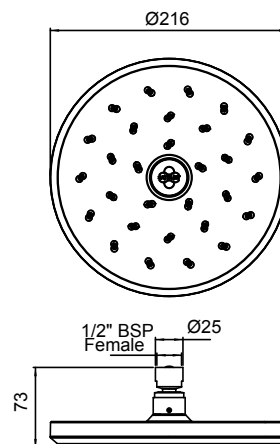

SATINJET® OVERHEAD SHOWER ROUND WHITE > OSRO216WHAU GRAPHITE > 13-7503

- Brass adjustable ball joint connection