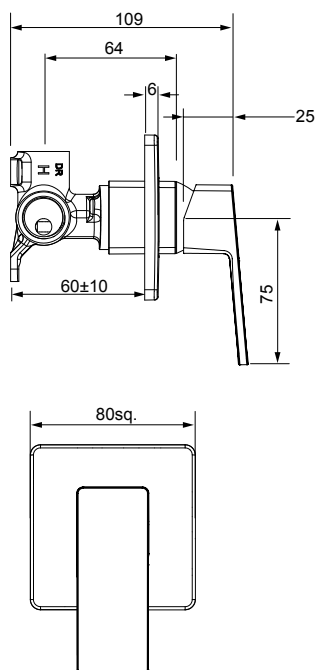

BLAZE SHOWER MIXER CHROME > 03-9432M MATTE BLACK > 03-9432MBK

- 25mm ceramic disc cartridge
- Incorporates brass lugs for ease of mounting
- Suitable for wall cavities 70mm or greater