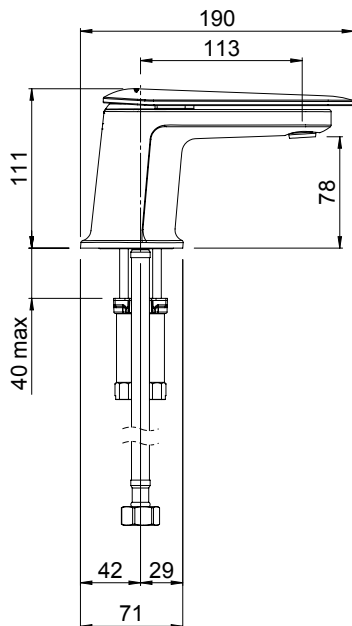

AIO BASIN MIXER
AOBCPAU

- 35mm ceramic disc cartridge can be adjusted to reduce the temperature setting, saving energy
- ASD aerator included for optimised water stream direction
- Twin-stud mounting for secure basin installation