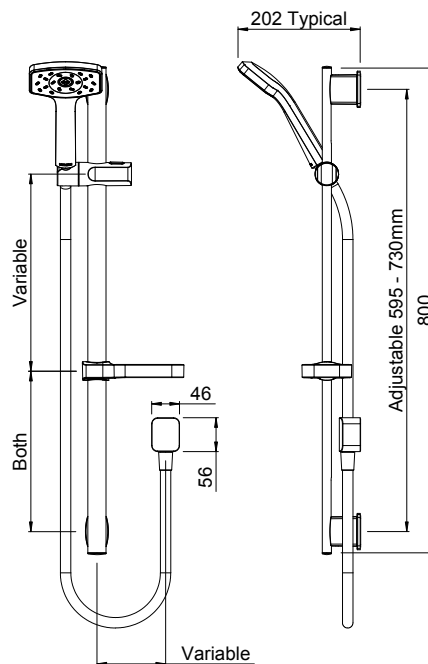

WAIPORI RAIL SHOWER WASRCPWHAU

- High quality 800mm oval rail with an adjustable wall mounting points
- Height adjustable handset holder with push button slider