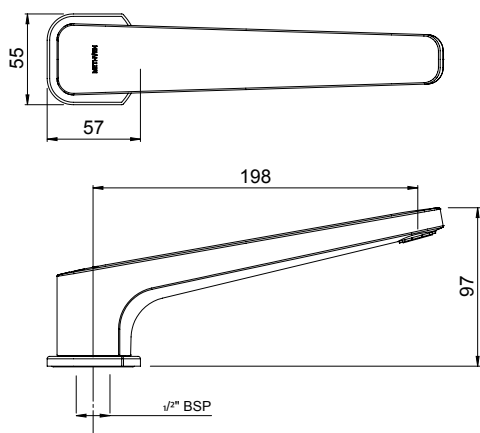

WAIPORI HOB MOUNTED SWIVEL BATH SPOUT 01-8406

- ASD aerator included for optimised water stream direction