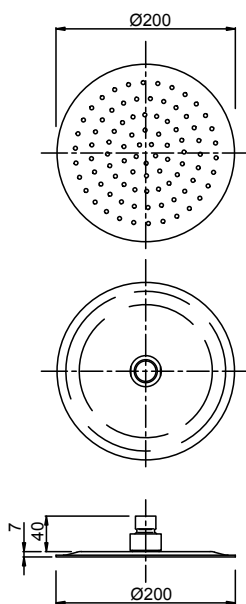

CONVENTIONAL ROUND OVERHEAD SHOWER (200MM) ORO200CPA

- Overhead shower thickness 7mm, creating a sleek minimal profile
- Brass adjustable ball joint connection