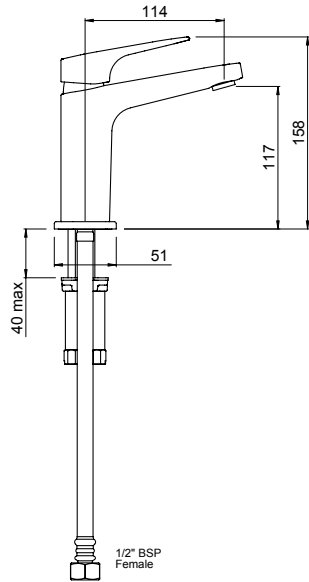

WAIPORI BASIN MIXER
01-8109

- 25mm ceramic disc cartridge can be adjusted to reduce the temperature setting, saving energy
- ASD aerator included for optimised water stream direction
- Twin-stud mounting for secure basin installation