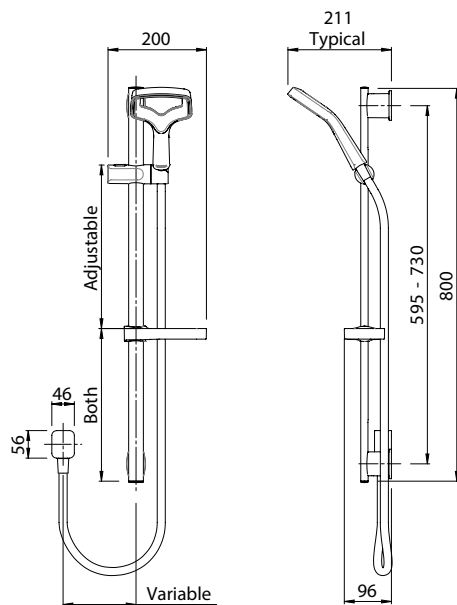

WELS mains pressure
4★ 7.5L/MIN
> 02-8306

Technical Specifications

Technical Drawings

RUA AURAJET RAIL SHOWER CHROME > RUSRCPAU WHITE ACCENT > RUSRCPWHAU

- Stylish 800mm rail featuring adjustable pillars to allow easy retro-fit to existing holes
- User-friendly handset slider makes adjustments effortless
- Engineered polymer with hydrophobic properties to resist limescale build-up
- Strong and durable SatinLux hose 1.5m in length