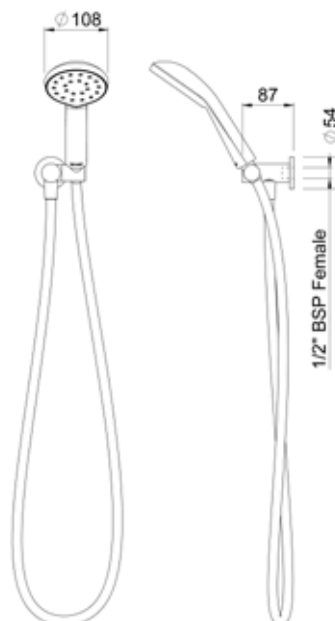

KIRI MK2 HAND SHOWER CHROME > KRWOBCPAU

- Stylish round wall outlet bracket