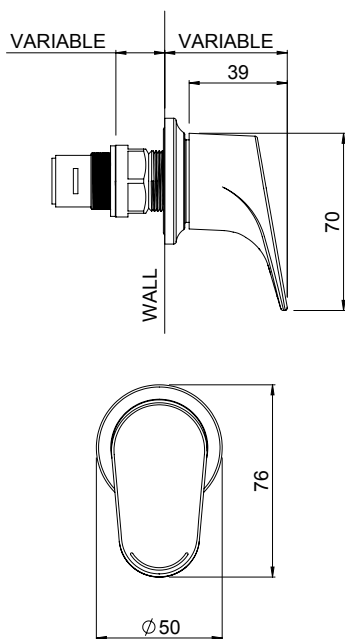

MAKU WALL TOP ASSEMBLY
01-8840

- Standard Pair
- 1/4 turn ceramic disc technology
- Contra-rotating handles