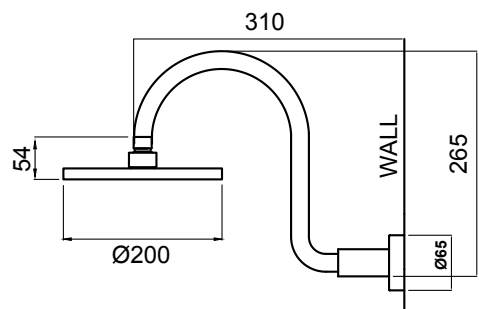

KROME OVERHEAD SHOWER ON SWAN NECK ARM (200MM)
MATTE BLACK > 17-7271MBK

- Brass adjustable ball joint connection
- High quality brass swan neck arm with round wall plate
- Designed for extra height in shower recess