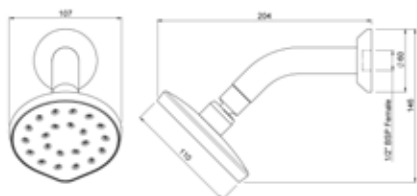

KIRI MK2 WALL SHOWER ON UPSWEPT ARM
CHROME > KRCCAPAU

- Durable solid brass upswept arm
- Brass, adjustable ball joint connection