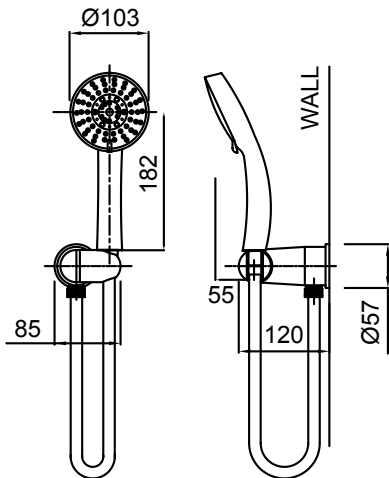

AMIO HAND SHOWER 5 FUNCTION
15-3015P

- Prince wall outlet bracket