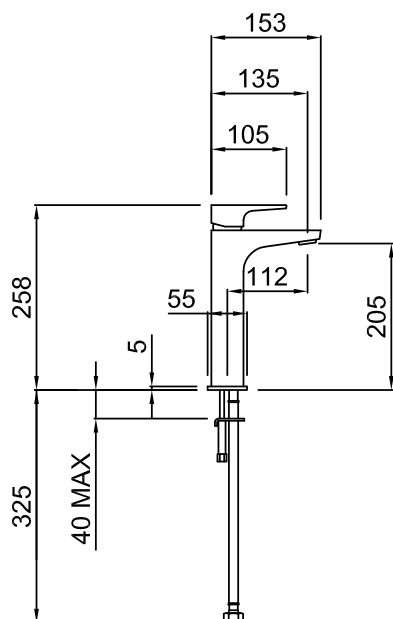

AMIO HI RISE BASIN MIXER 01-4057

- 35mm ceramic disc cartridge can be adjusted to reduce the temperature setting, saving energy
- ASD aerator included for optimised water stream direction
- Twin-stud mounting for secure basin installation