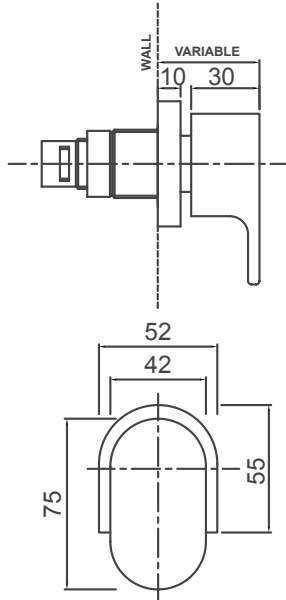

AMIO SHOWER MIXER 01-4101

- 40mm ceramic disc cartridge can be adjusted to reduce the temperature setting, saving energy
- Incorporates brass lugs for ease of mounting

AMIO WALL TOP ASSEMBLY
01-4804

- 1/4 turn ceramic disc technology
- Contra-rotating handles