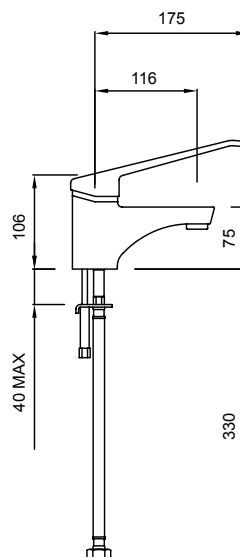

NAIDA INDEPENDENT LIVING EXTENDED LEVER BASIN MIXER 02-8009

- Twin-stud mounting for secure basin installations
- Easy to distinguish hot and cold indicators
- Extended solid lever handle