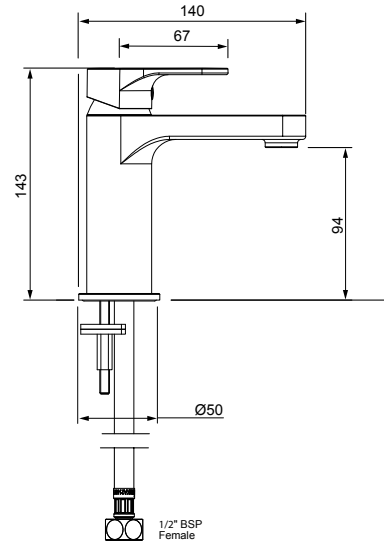

GLIDE BASIN MIXER
CHROME > 03-9708M
MATTE BLACK > 03-9708MBK

- 25mm ceramic disc cartridge
- Fixed cast spout fitted with aerator
- Twin-stud mounting for secure basin installation