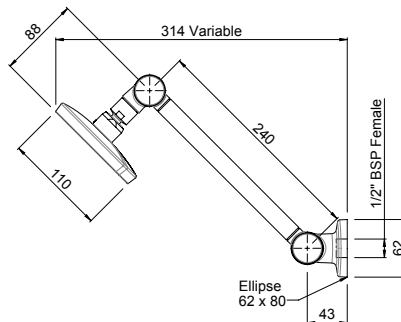

KIRI MK2 HI RISE SHOWER
CHROME > KRHRCPAU

- Height adjustable, never droop, brass hi rise arm that will not loosen or drop with use
- Brass, adjustable ball joint connection