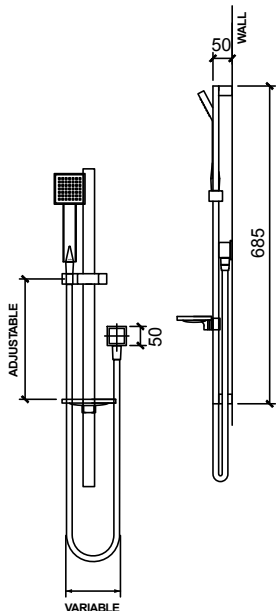

Technical Drawings

RE RE RAIL SHOWER

CHROME > 16-0549
MATTE BLACK > 16-0549MBK

- Stylish 685mm quadrate brass rail, with solid mounting points to match handset design
- Height adjustable handset holder with easy to use, twist action slider