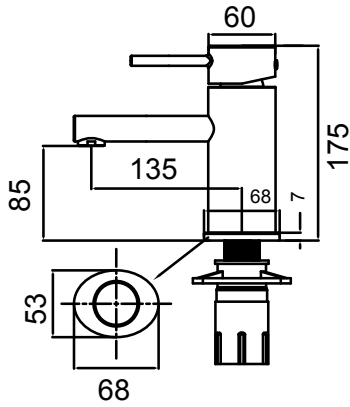

OVALO BASIN MIXER
01-0011

- 35mm ceramic disc cartridge can be adjusted to reduce the temperature setting, saving energy
- ASD aerator included for optimised water stream direction
- Fast-Fit installation method