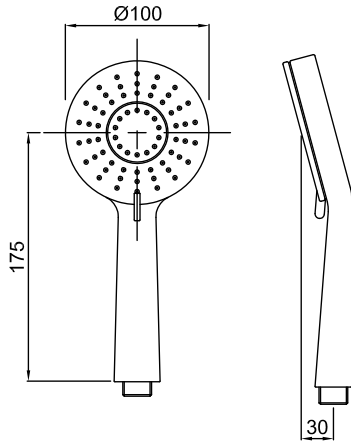

Technical Drawings

KROME HANDSET 3 FUNCTION (100MM)
43-7023M