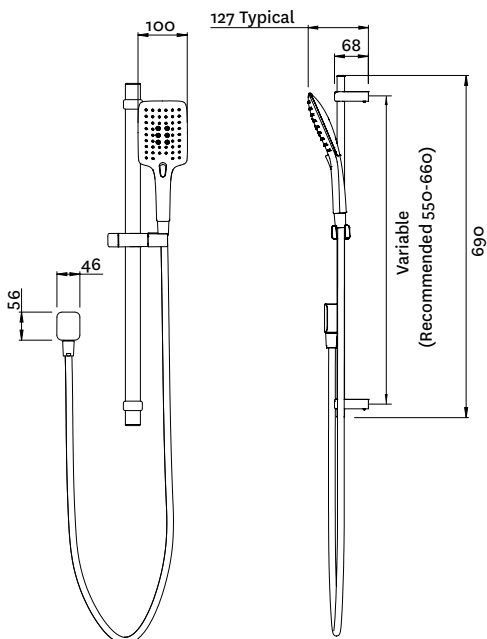

EASY-CLICK HAND SHOWER 3 FUNCTION

19-2120

- Stylish deluxe square wall outlet bracket

EASY-CLICK RAIL SHOWER 3 FUNCTION

19-2113

- Stylish square 690mm rail with adjustable pillars to allow easy retrofit to existing holes
- Height adjustable handset holder with twist-lock slider