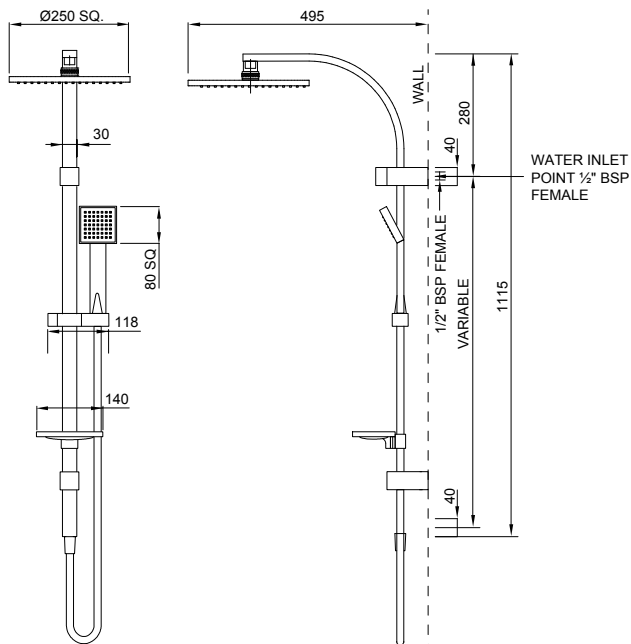

RE RE HAND SHOWER

CHROME > 16-0501
 MATTE BLACK > 16-0501MBK

- Stylish deluxe square wall outlet bracket

RE RE TWIN SHOWER SYSTEM

CHROME > 16-1027
 MATTE BLACK > 16-1027MBK

- Exposure rail with in-built water delivery point to eliminate the need for a separate wall elbow
- Easily switches from handset to overhead shower with the integrated water diverter
- Height adjustable handset holder with easy-to-use slider