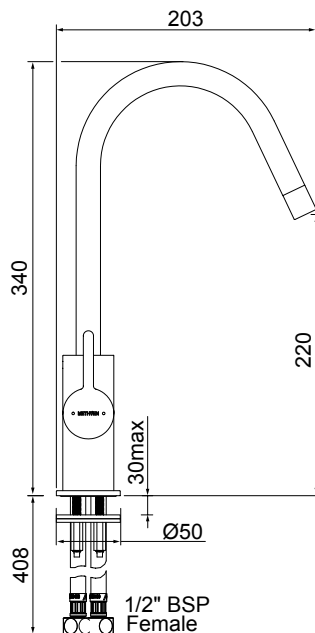

ARROW SINK MIXER

03-9258M

- 25mm ceramic disc cartridge
- Swivel spout fitted with aerator
- Twin-stud mounting for secure sink installation