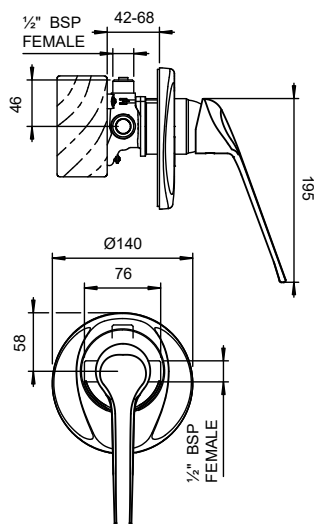

Technical Drawings

NAIDA INDEPENDENT LIVING EXTENDED LEVER SHOWER MIXER 02-8016

- Concealed faceplate fixing - no need for silicone sealing
- Extended solid lever handle
- Solid Brass construction for longevity