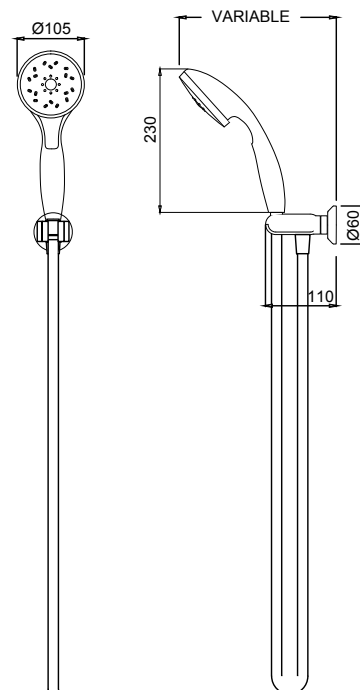

FUTURA HAND SHOWER
13-0108

- Stylish and sturdy SAM wall outlet bracket