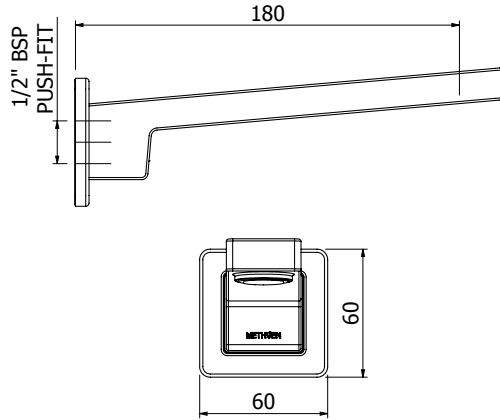

Technical Drawings

SQUARE BATH SPOUT (200MM)
03-9760M

- Easy Push-fit installation prevents damage to tiles or painted surfaces
- Fixed spout fitted with aerator

SQUARE BATH SPOUT (300MM)
CHROME > 03-9777M
MATTE BLACK > 03-9777MBK