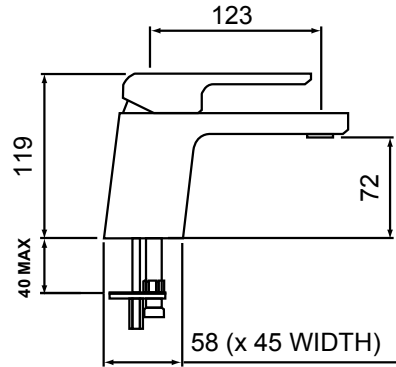

KIRI BASIN MIXER
01-5009

- 35mm ceramic disc cartridge can be adjusted to reduce the temperature setting, saving energy
- ASD aerator included for optimised water stream direction
- Twin-stud mounting for secure basin installation