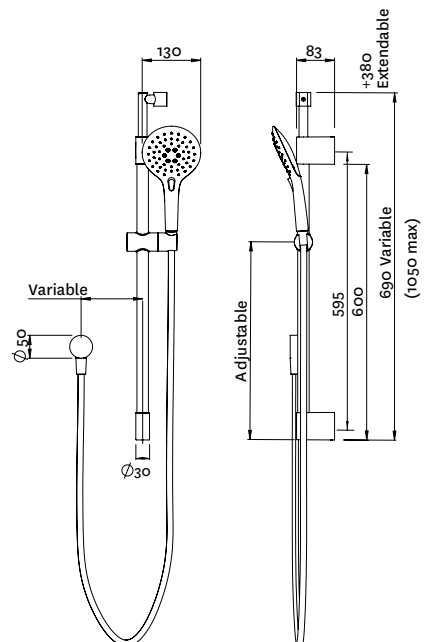

EASY-CLICK TELESCOPIC RAIL SHOWER 3 FUNCTION

19-2106

- Telescopic rail slides out to extend rail height by 380mm for a maximum height of 1070mm
- Interchangeable handset position allows handset to be placed in optional overhead position
- Round rail with solid mounting points for extra durability
- Height adjustable handset holder with push button slider