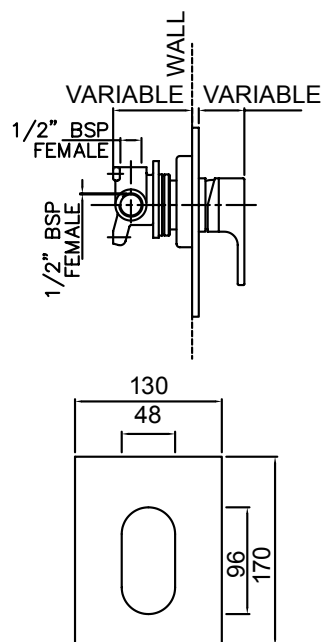

AMIO SHOWER MIXER 01-4101

- 40mm ceramic disc cartridge can be adjusted to reduce the temperature setting, saving energy
- Incorporates brass lugs for ease of mounting