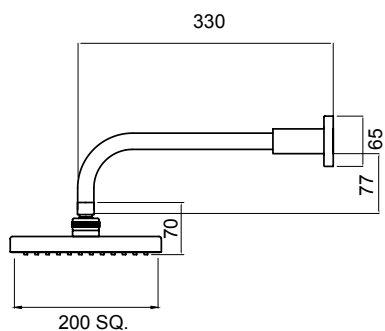

RE RE OVERHEAD SHOWER

CHROME > 16-1126
 MATTE BLACK > 16-1126MBK

- Brass adjustable ball joint connection

RERE WALL SHOWER ON STRAIGHT ARM
MATTE BLACK > 16-1133MBK

- Brass adjustable ball joint connection
- High quality 330mm brass arm with square wall plate