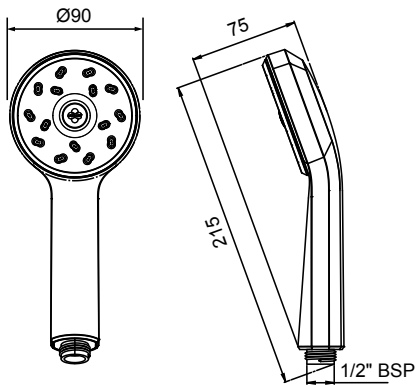

MAKU HANDSET 13-4700