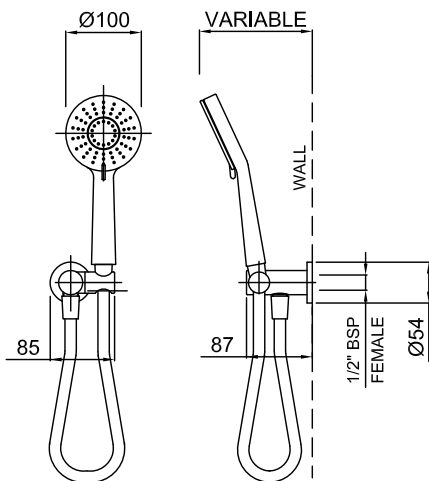

KROME HAND SHOWER 3 FUNCTION (100MM)

17-7103M

- Stylish deluxe round wall outlet bracket