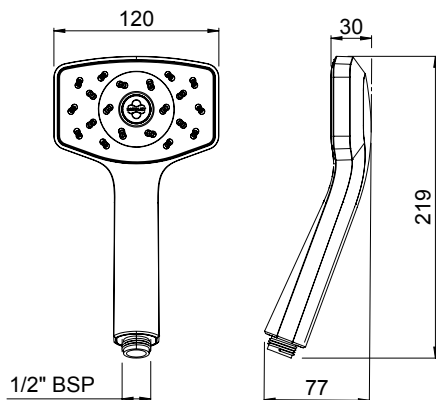

WAIPORI HANDSET
WAHSCPWHAU