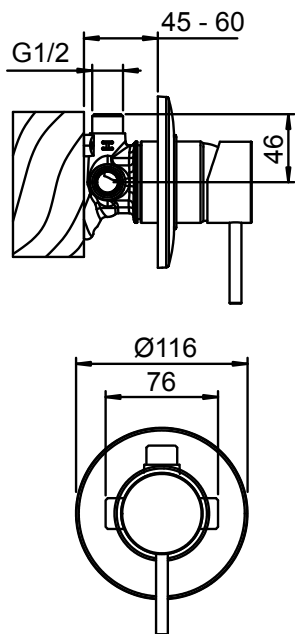

Technical Drawings

MINIMALIST SHOWER MIXER ROUND 01-2107

- 40mm ceramic disc cartridge can be adjusted to reduce the temperature setting, saving energy
- Includes both small and large faceplates
- Incorporates brass lugs for ease of mounting