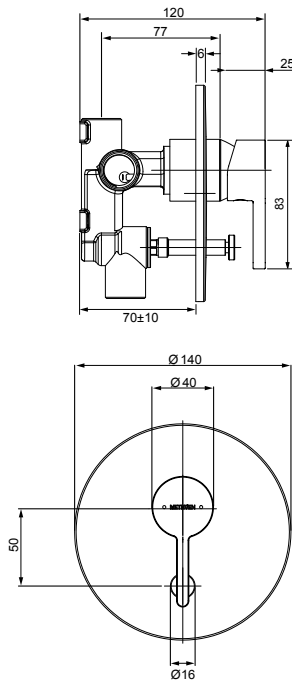

ARROW SHOWER MIXER
03-9159M

- 25mm ceramic disc cartridge
- Incorporates brass lugs for ease of mounting
- Suitable for wall cavities 70mm or greater

ARROW SHOWER MIXER WITH DIVERTER
03-9203M

- 25mm ceramic disc cartridge
- Shower mixer with pull-out diverter defaults to bath spout
- Incorporates brass lugs for ease of mounting
- Suitable for wall cavities 70mm or greater