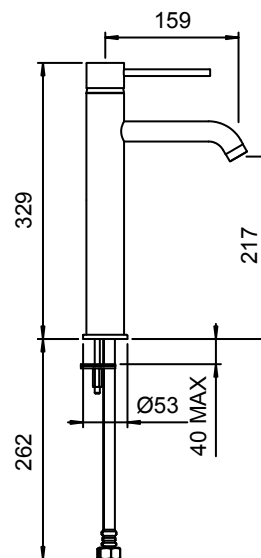

MINIMALIST SHOWER MIXER SQUARE

01-2138

- 40mm ceramic disc cartridge can be adjusted to reduce the temperature setting, saving energy
- Incorporates brass lugs for ease of mounting

MINIMALIST WALL TOP ASSEMBLY