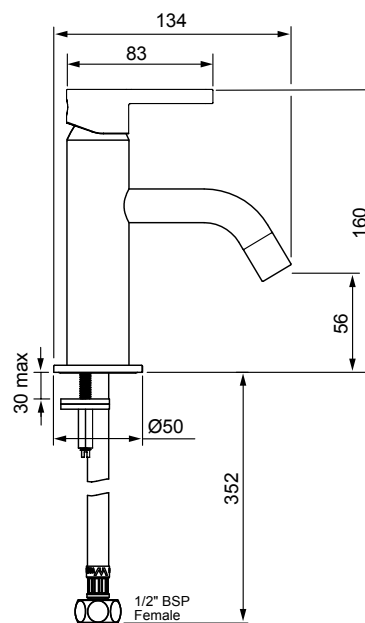

ARROW BASIN MIXER 03-9104M

- 25mm ceramic disc cartridge
- Fixed cast spout fitted with aerator
- Twin-stud mounting for secure basin installation