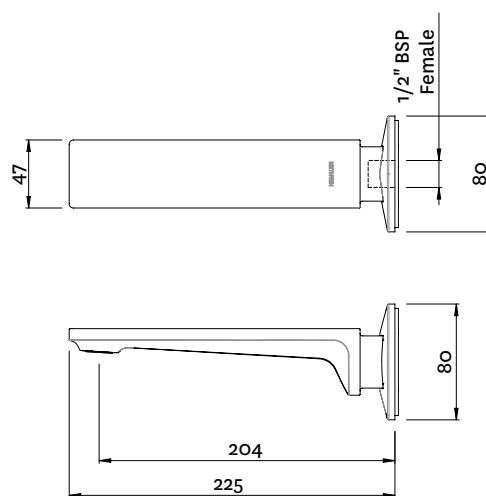

SURFACE WALL MOUNTED BATH SPOUT SFSPWBTCPAU

- Easy Push-fit installation prevents damage to tiles or painted surfaces
- ASD aerator included for optimised water stream direction