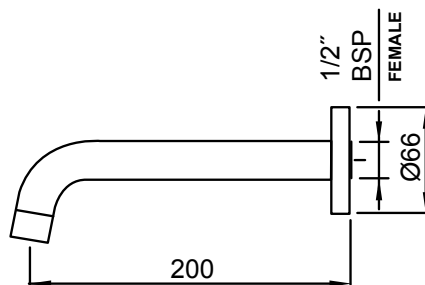

MINIMALIST WALL MOUNTED BATH SPOUT (200MM) 04-2852

- Easy Push-fit installation prevents damage to tiles or painted surfaces
- Fixed spout fitted with ASD aerator for optimised water stream direction