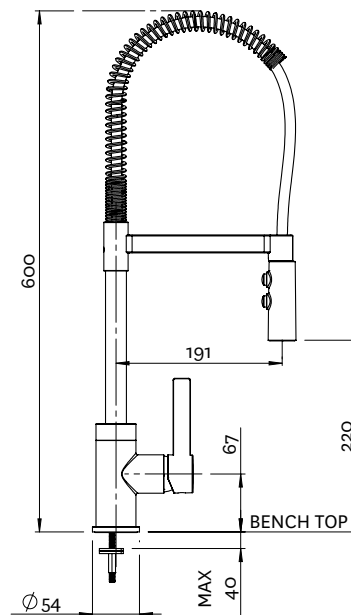

GASTON PULL DOWN SINK MIXER

CHROME > 02-9402

SATIN CHROME > 02-9419

BLACK ACCENT > 02-1055

- 35mm ceramic disc cartridge
- Fully flexible and retractable stainless steel pull-down hose
- 360° swivel spout with solid metal arm support fitted with twin action aerator