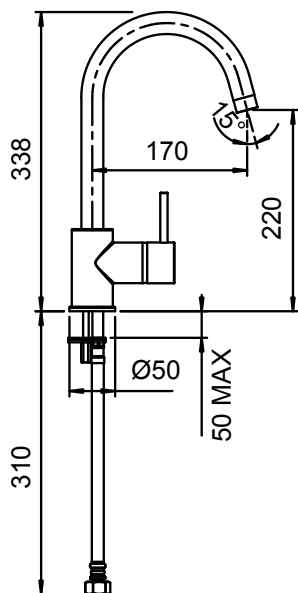

Technical Drawings

MINIMALIST CURVED GOOSENECK SINK MIXER

4 STAR > 01-2350

- 40mm ceramic disc cartridge can be adjusted to reduce the temperature setting, saving energy
- Swivel spout fitted with ASD aerator for optimised water stream direction
- Twin-stud mounting for secure sink installation