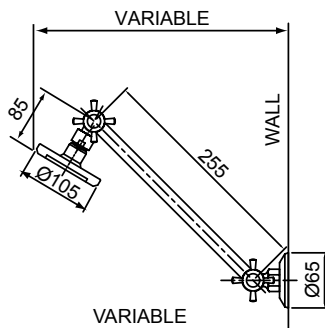

KIRI HI RISE SHOWER ON CAPSTAN ARM
GRAPHITE > 13-7077P

- Height adjustable, 255mm hi rise arm with self-tightening capstan nuts
- Brass, adjustable ball joint connection