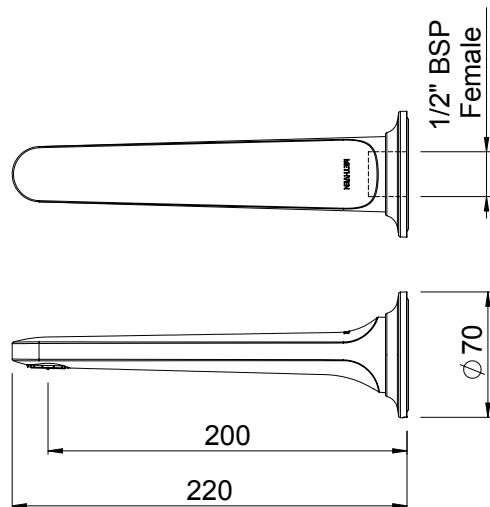

AIO WALL MOUNTED BATH SPOUT
AOSPWBTCPAU

- Easy Push-fit installation prevents damage to tiles or painted surfaces
- ASD aerator included for optimised water stream direction