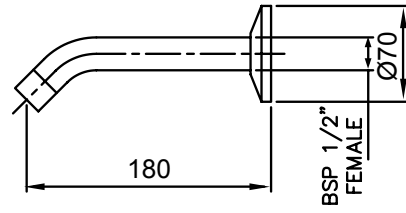

MINIMALIST WALL MOUNTED BATH SPOUT WITH DIVERTER
04-3101

- Spout with pull-out diverter defaults to bath spout

ALPHA WALL MOUNTED BATH SPOUT (180MM)
04-2753

- Fixed spout fitted with aerator

ROUND BATH SPOUT (200MM)
03-9234M