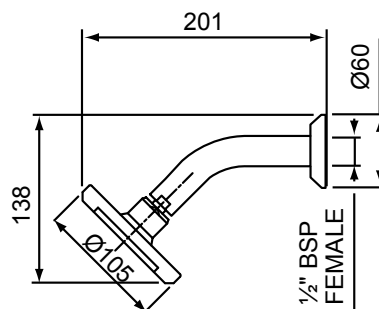

KIRI MK2 RAIL SHOWER CHROME > KRSRCPAU

- High quality 670mm elliptical rail with solid metal mounting points for extra durability
- Height adjustable, push button slider with reinforced metal handset holder