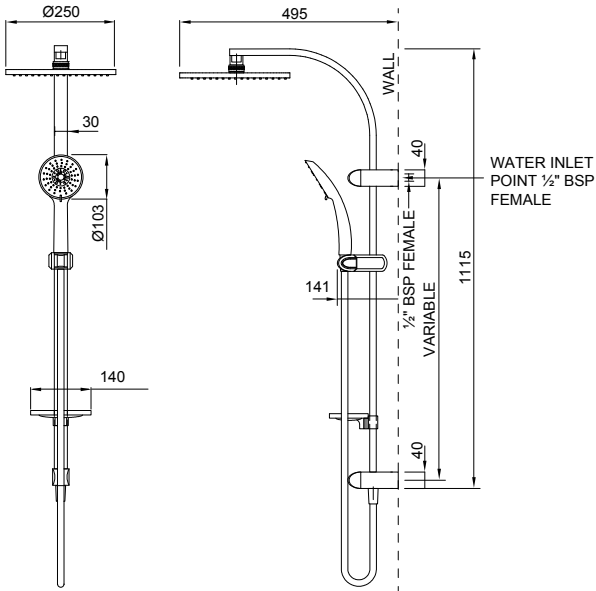

AMIO TWIN SHOWER SYSTEM 5 FUNCTION
15-3084

- Exposure rail with in-built water delivery point to eliminate the need for a separate wall elbow
- Easily switches from handset to overhead shower with the integrated water diverter
- Height adjustable handset holder with easy-to-use slider