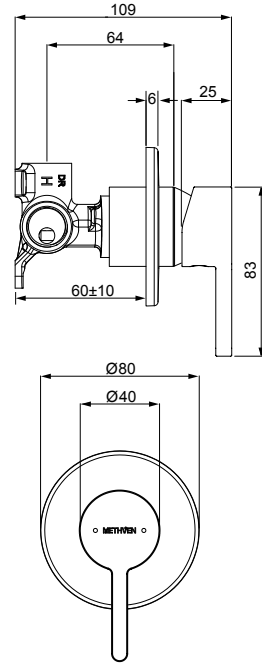

ARROW SHOWER MIXER
03-9159M

- 25mm ceramic disc cartridge
- Incorporates brass lugs for ease of mounting
- Suitable for wall cavities 70mm or greater