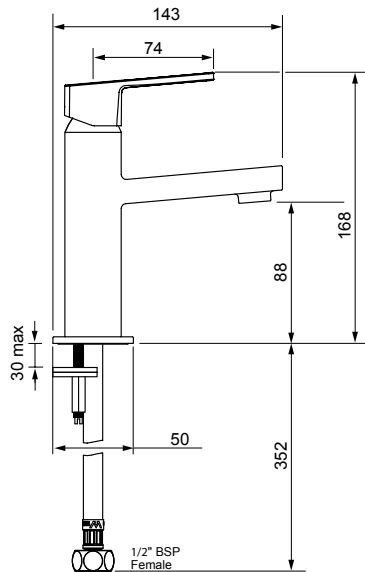

BLAZE BASIN MIXER
CHROME > 03-9425M
MATTE BLACK > 03-9425MBK

- 25mm ceramic disc cartridge
- Fixed cast spout fitted with aerator
- Twin-stud mounting for secure basin installation