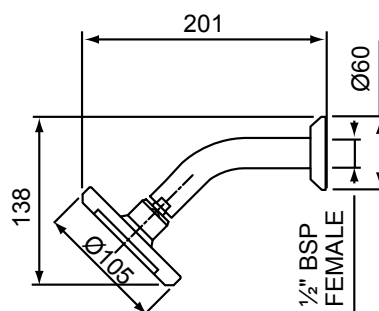

KIRI WALL SHOWER ON CONVENTIONAL ARM GRAPHITE > 13-7305

- Durable solid brass modern arm with flange
- Brass, adjustable ball joint connection