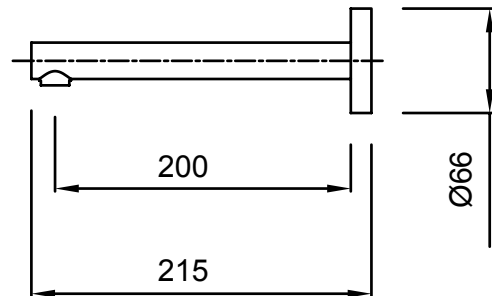

MINIMALIST WALL MOUNTED STRAIGHT BASIN SPOUT (200MM)
BASIN > 04-2975
BATH > 04-2876

- Fixed spout fitted with aerator

Technical Drawings

MINIMALIST HOB MOUNTED CURVED BATH/SPA SPOUT 04-3941

- Also suitable for spa bath applications
- Swivel spout fitted with ASD aerator for optimised water stream direction