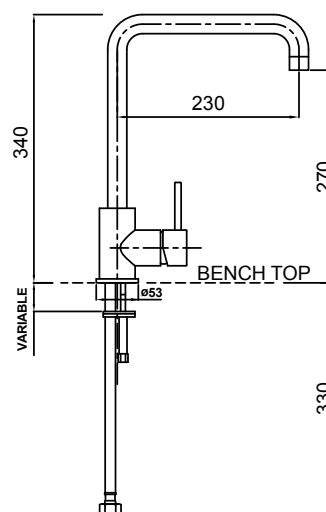

MINIMALIST SQUARE GOOSENECK SINK MIXER

4 STAR > 01-2381

6 STAR > 01-2985

- 40mm ceramic disc cartridge can be adjusted to reduce the temperature setting, saving energy
- Swivel spout fitted with ASD aerator for optimised water stream direction
- Twin-stud mounting for secure sink installation