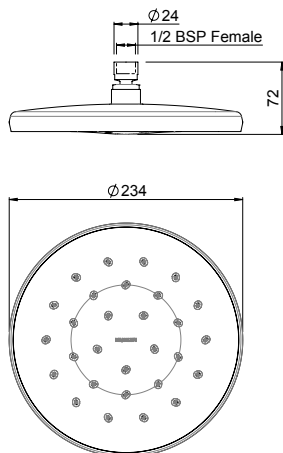

SATINJET® OVERHEAD SHOWER ROUND CHROME > OSRO230CPAU

- Brass adjustable ball joint connection