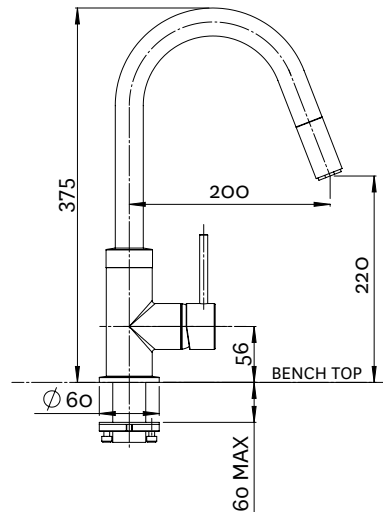

GOOSENECK PULL OUT SINK MIXER
BLACK ACCENT > 01-0318
01-2329A

- 40mm ceramic disc cartridge
- Fully flexible and retractable stainless steel pull-out hose
- 360° swivel spout fitted with aerator
- Integral non-return valve prevents cross-feeding and backflow