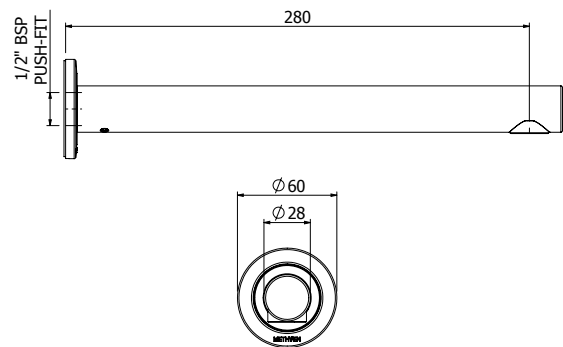

ROUND BATH SPOUT (300MM)
03-9241M

- Easy Push-fit installation prevents damage to tiles or painted surfaces
- Fixed spout fitted with aerator