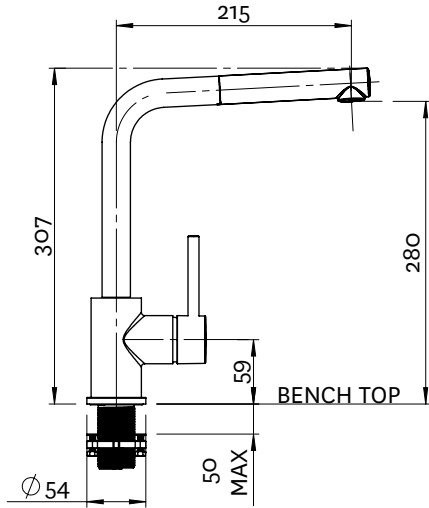

METRO PULL OUT SINK MIXER
02-9457

- 40mm ceramic disc cartridge
- Fully flexible and retractable stainless steel pull-out hose
- 360° L-shaped swivel spout fitted with aerator
- Integral non-return valve prevents cross-feeding and backflow