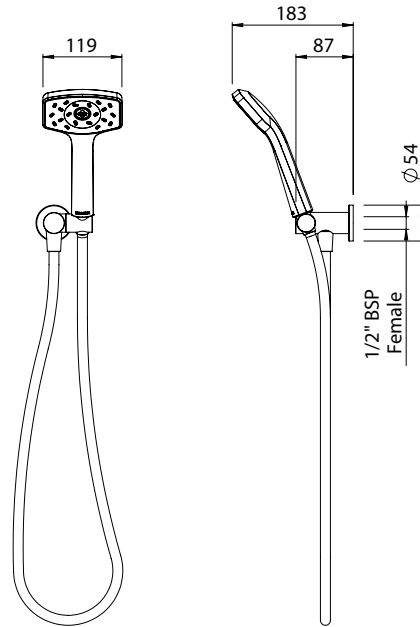

- High quality 800mm oval rail with an adjustable wall mounting points
- Height adjustable handset holder with push button slider

WAIPORI TWIN SHOWER SYSTEM
WASSCPWHAU

- Exposure rail with in-built water delivery point to eliminate the need for a separate wall elbow
- Easily switches from handset to overhead shower with the integrated water diverter
- Height adjustable handset holder with twist action slider

WAIPORI HAND SHOWER
WAWOBCPWHAU

- Stylish round wall outlet bracket

WAIPORI HANDSET
WAHSCPWHAU

WAIPORI WALL SHOWER ON CONVENTIONAL ARM
WACACPWHAU

- Durable solid brass modern arm with flange
- Brass, adjustable ball joint connection