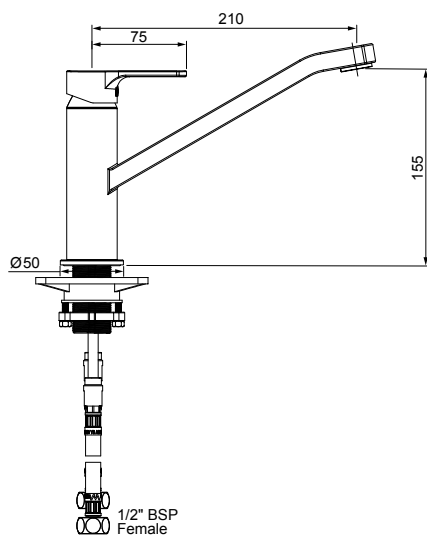

Technical Drawings

GLIDE SINK MIXER 03-9852M

- 25mm ceramic disc cartridge
- Swivel spout fitted with aerator
- Quick threaded sleeve fastening method

SPIRIT SINK MIXER 03-9654M

- 25mm ceramic disc cartridge
- Swivel spout fitted with aerator
- Quick threaded sleeve fastening method