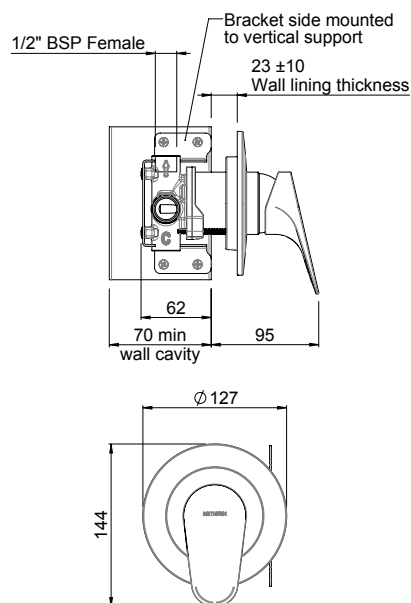

MAKU SAFEFLOW™ THERMOSTATIC SHOWER MIXER MASFSCPAU

- Safeflow™ cartridge removes sudden hot or cold water temperature fluctuations to deliver consistent water temperature to your shower
- Thermal shut-off valve protects user from burns if sudden loss of cold pressure
- Vertical side mount bracket provided for ease of installation to existing stud wall