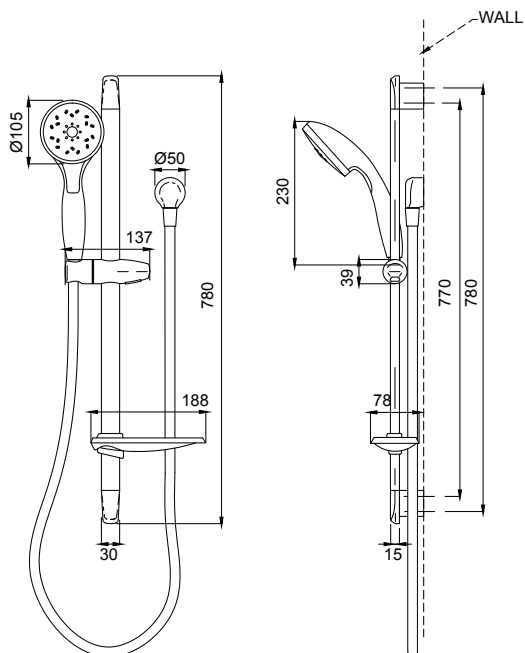

FUTURA RAIL SHOWER
13-0207

- Unique push button built into handset to change spray pattern
- High quality and stylish 770mm elliptical rail with solid metal mounting points for extra durability
- Height adjustable, push button slider with reinforced metal handset holder