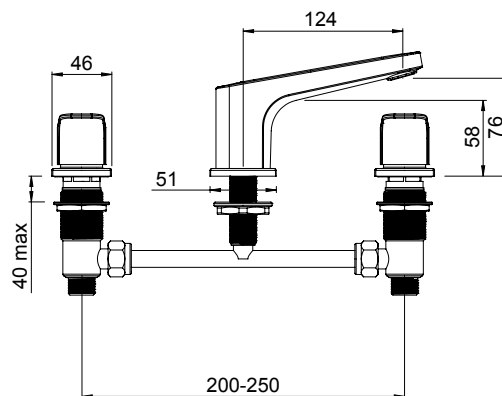

01-8444

- Standard Pair
- 1/4 turn ceramic disc technology
- Contra-rotating handles

WAIPORI 3 HOLE HOB BASIN SET

01-8284

- 1/4 turn ceramic disc technology
- Contra-rotating handles
- ASD aerator included for optimised water stream direction