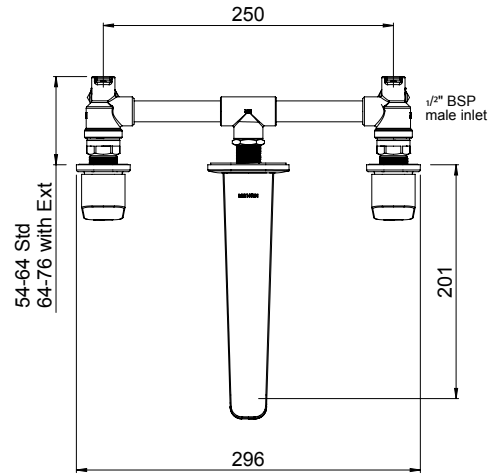

WAIPORI 3 HOLE WALL MOUNTED BATH SET
01-8345

- 1/4 turn ceramic disc technology
- Contra-rotating handles
- ASD aerator included for optimised water stream direction