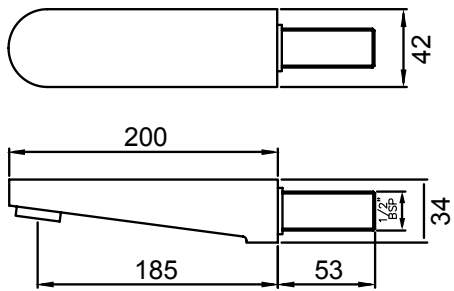

AMIO WALL MOUNTED BATH SPOUT (200MM)
01-4682

- Easy Push-fit installation prevents damage to tiles or painted surfaces
- ASD aerator included for optimised water stream direction