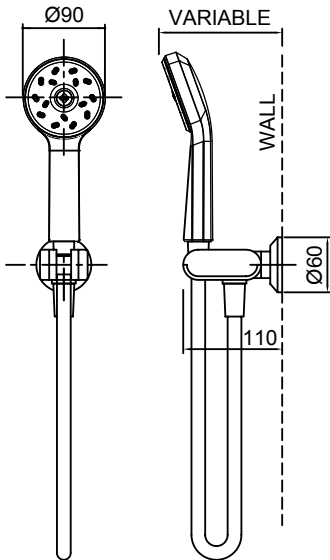

Technical Drawings

MAKU HAND SHOWER 13-4502P

- Stylish and sturdy SAM wall outlet bracket