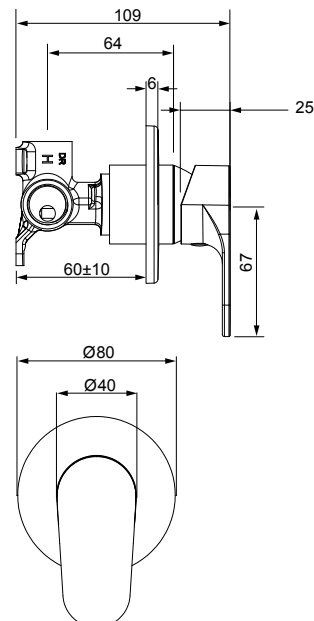

GLIDE SHOWER MIXER
CHROME > 03-9753M
MATTE BLACK > 03-9753MBK

- 25mm ceramic disc cartridge
- Incorporates brass lugs for ease of mounting
- Suitable for wall cavities 70mm or greater