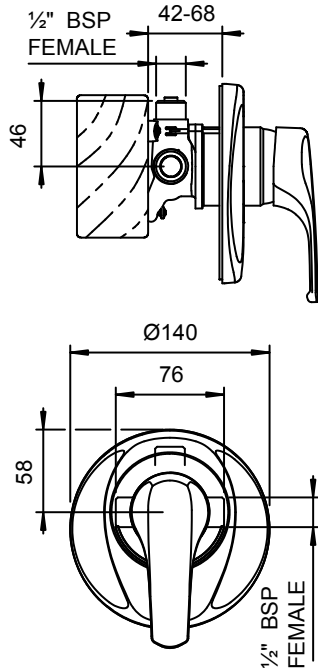

FUTURA SHOWER MIXER
02-4100

- 40mm ceramic disc cartridge can be adjusted to reduce the temperature setting, saving energy
- Incorporates brass lugs for ease of mounting