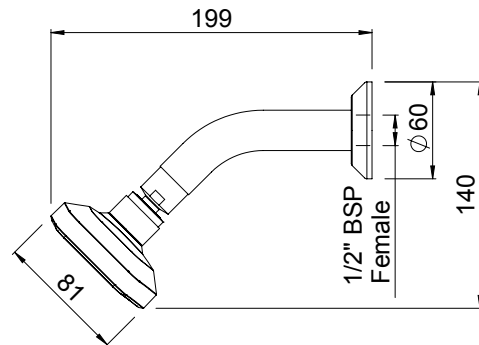

WAIPORI HAND SHOWER
WAWOBCPWHAU

- Stylish round wall outlet bracket

WAIPORI HANDSET
WAHSCPWHAU

WAIPORI WALL SHOWER ON CONVENTIONAL ARM
WACACPWHAU

- Durable solid brass modern arm with flange
- Brass, adjustable ball joint connection