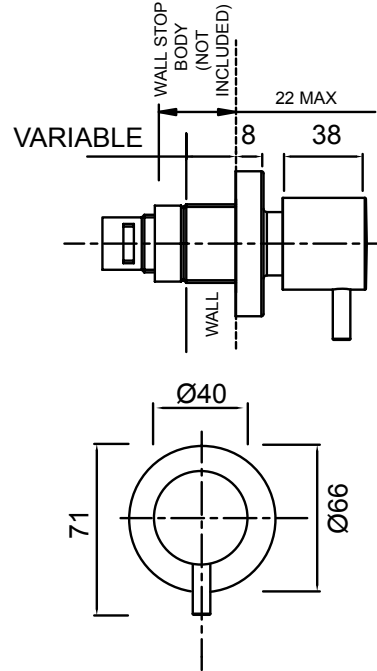

MINIMALIST WALL TOP ASSEMBLY

01-2848

- Standard Pair
- 1/4 turn ceramic disc technology
- Contra-rotating handles