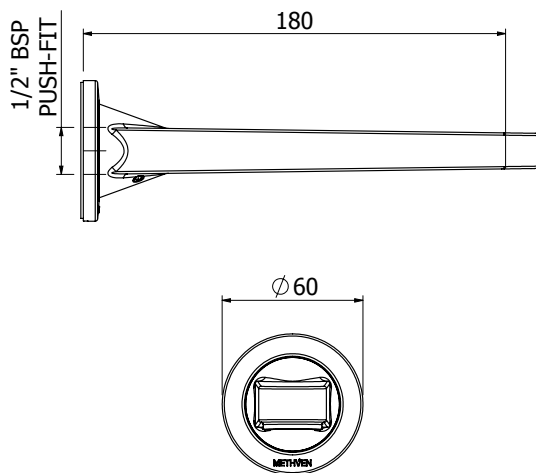

- Easy Push-fit installation prevents damage to tiles or painted surfaces
- Fixed spout fitted with aerator

SOFT SQUARE BATH SPOUT (300MM)
CHROME > 03-9845M
MATTE BLACK > 03-9845MBK