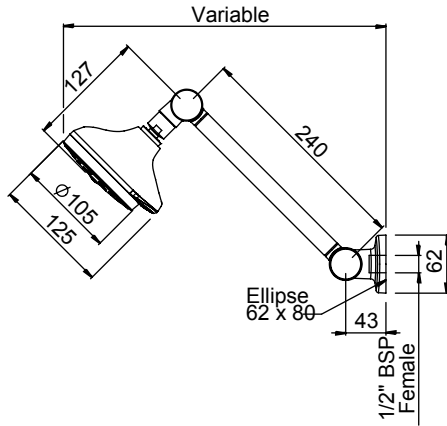

FUTURA HI RISE SHOWER
13-5011

- Unique push button built into rose to change spray pattern
- Height adjustable, never droop, brass hi rise arm that will not loosen or droop with use
- Brass, adjustable ball joint connection