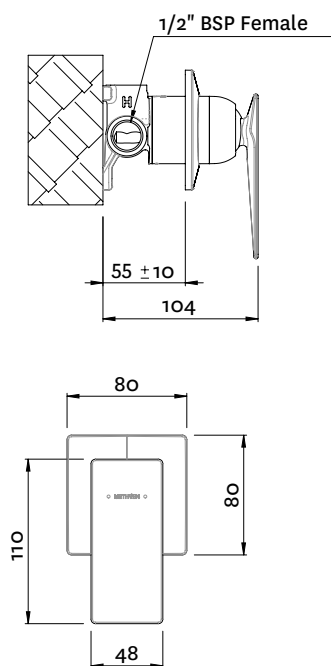

SURFACE SHOWER MIXER SFHPSCPAU

- 35mm ceramic disc cartridge can be adjusted to reduce the temperature setting, saving energy
- Incorporates brass lugs for ease of mounting