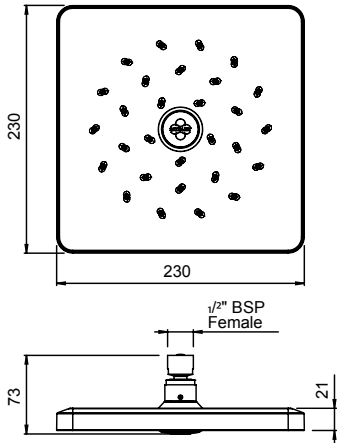

EASY-CLICK HAND SHOWER 3 FUNCTION

19-2120

- Stylish deluxe square wall outlet bracket

EASY-CLICK RAIL SHOWER 3 FUNCTION

19-2113

- Stylish square 690mm rail with adjustable pillars to allow easy retrofit to existing holes
- Height adjustable handset holder with twist-lock slider