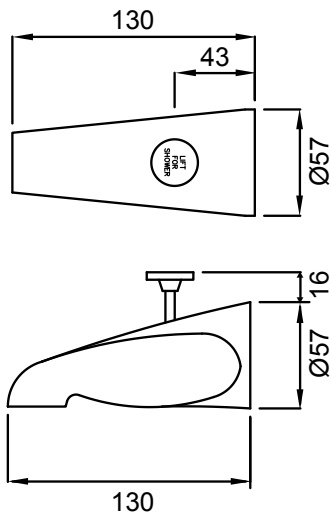

ECONOMY REVERSE FLOW WALL MOUNTED BATH SPOUT WITH DIVERTER
36-0307

- Spout with pull-out diverter defaults to bath spout