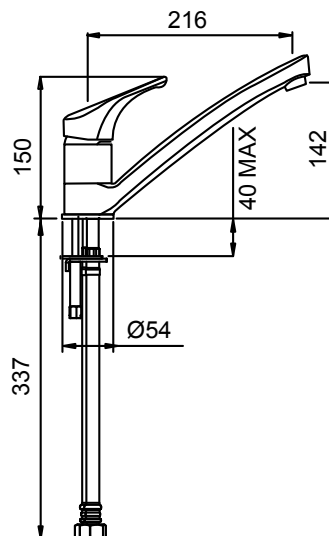

FUTURA DELUXE SINK MIXER 02-4339 LOW PRESSURE > 02-4339LP

- 40mm ceramic disc cartridge can be adjusted to reduce the temperature setting, saving energy
- Cast brass swivel spout fitted with ASD aerator for optimised water stream direction
- Twin-stud mounting for secure sink installation