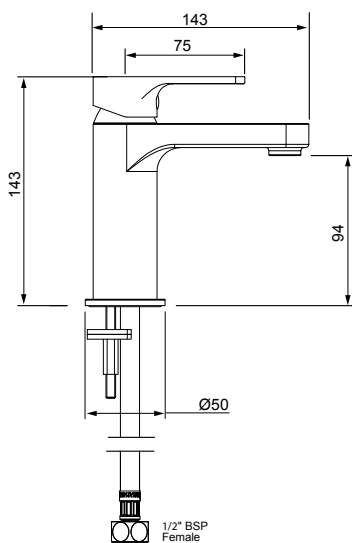

SPIRIT BASIN MIXER 03-9500M

- 25mm ceramic disc cartridge
- Fixed cast spout fitted with aerator
- Twin-stud mounting for secure basin installation