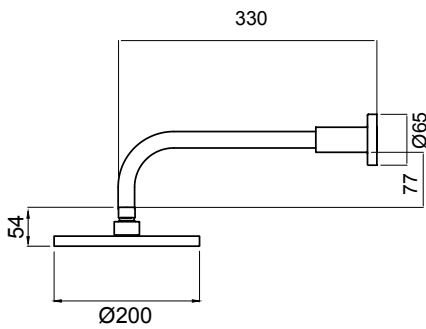

Technical Drawings

KROME HANDSET 3 FUNCTION (100MM)
43-7023M

KROME HANDSET 3 FUNCTION (120MM)
43-7047M

KROME OVERHEAD SHOWER ON WALL ARM (200MM)
MATTE BLACK > 17-7264MBK

- Brass adjustable ball joint connection
- High quality 330mm brass arm with round wall plate