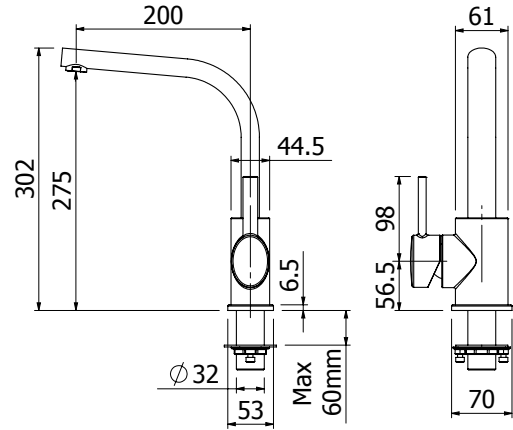

OVALO SINK MIXER
01-0301A

- 35mm ceramic disc cartridge can be adjusted to reduce the temperature setting, saving energy
- Swivel spout fitted with ASD aerator for optimised water stream direction
- Quick threaded sleeve fastening method