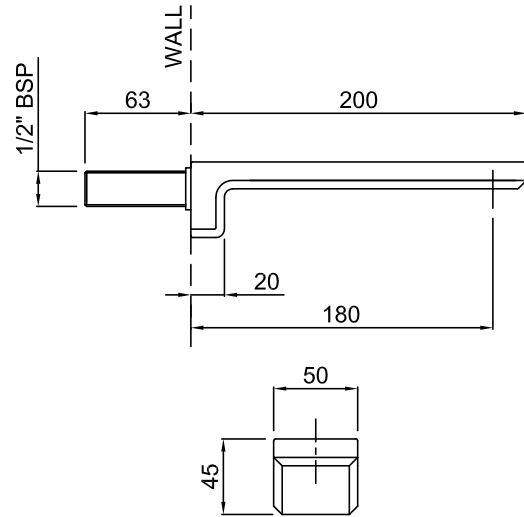

KIRI WALL MOUNTED BATH SPOUT
01-5702

- Easy Push-fit installation prevents damage to tiles or painted surfaces
- ASD aerator included for optimised water stream direction