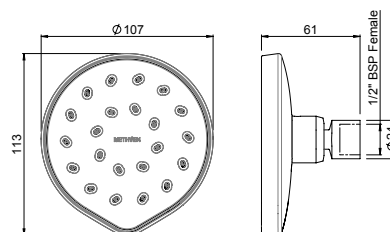

KIRI MK2 WALL SHOWER ROSE
CHROME > KRWSCPAU

- Brass, adjustable ball joint connection