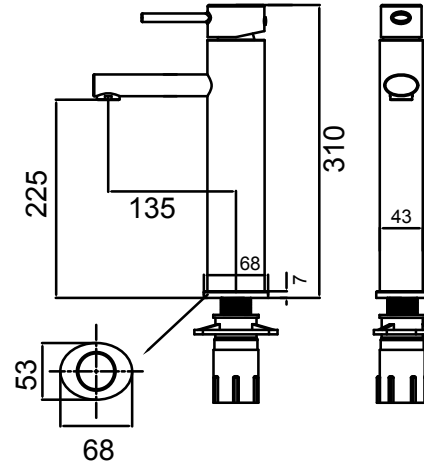

OVALO HI RISE BASIN MIXER
01-0059

- 35mm ceramic disc cartridge can be adjusted to reduce the temperature setting, saving energy
- ASD aerator included for optimised water stream direction
- Fast-Fit installation method