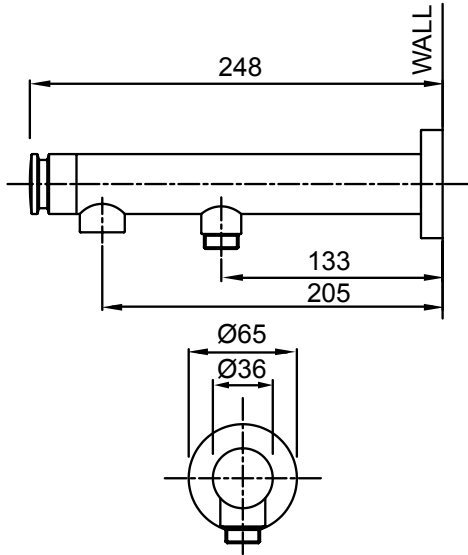

MINIMALIST WALL MOUNTED BATH SPOUT WITH DIVERTER
04-3101

- Spout with pull-out diverter defaults to bath spout