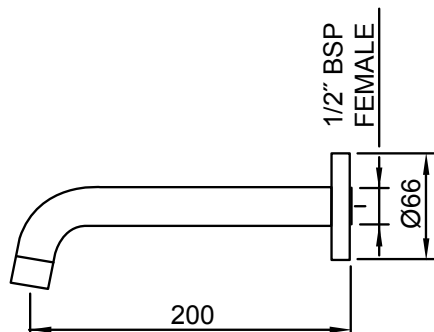

MINIMALIST WALL MOUNTED BASIN SPOUT (200MM) 4 STAR > 04-2951

- Easy Push-fit installation prevents damage to tiles or painted surfaces
- Fixed spout fitted with ASD aerator for optimised water stream direction