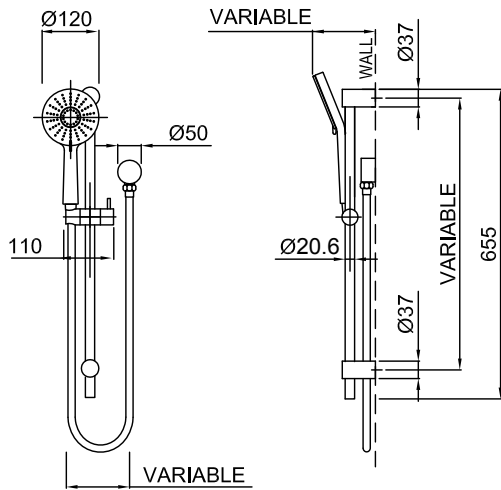

KROME RAIL SHOWER 3 FUNCTION (120MM)

CHROME > 17-7226M

MATTE BLACK > 17-7226MBK

- Stylish 655mm brass rail with an adjustable pillar to allow easy retro-fit to existing holes
- Height adjustable handset holder with twist lock metal slider