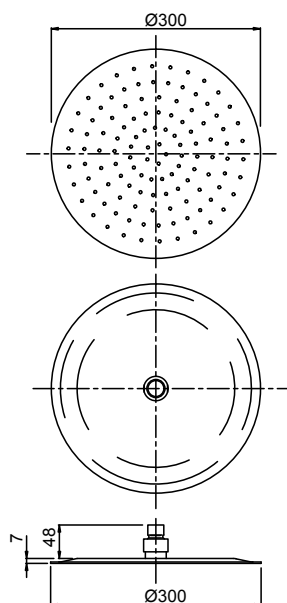

CONVENTIONAL ROUND OVERHEAD SHOWER (300MM) ORO300CPA

- Overhead shower thickness 7mm, creating a sleek minimal profile
- Brass adjustable ball joint connection