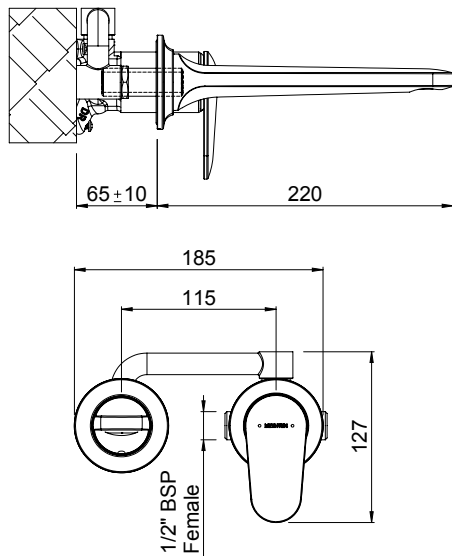

Technical Drawings

AIO WALL MOUNTED BASIN MIXER WITH SPOUT AOWBCPAU

- 35mm ceramic disc cartridge can be adjusted to reduce the temperature setting, saving energy
- ASD aerator included for optimised water stream direction
- Wall breach included