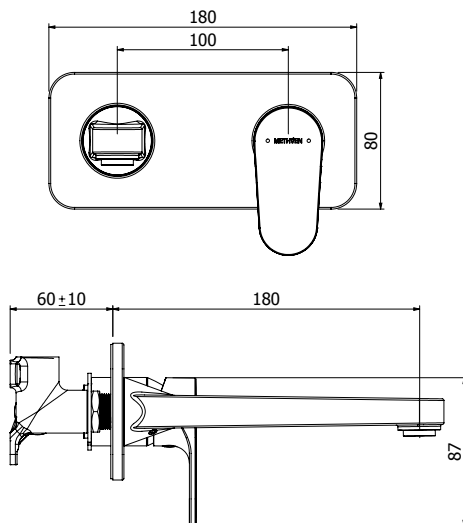

GLIDE WALL MOUNTED BASIN MIXER WITH SPOUT (200M)
CHROME > 03-9814M
MATTE BLACK > 03-9814MBK

- 25mm ceramic disc cartridge
- Metal wall plate and solid cast brass spout for longevity
- Left-hand or right-hand outlet variable option
- Breech not included