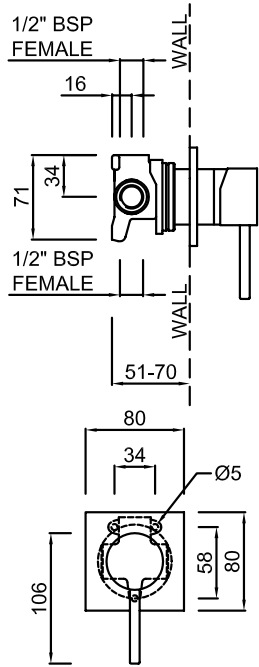

MINIMALIST SHOWER MIXER SQUARE

01-2138

- 40mm ceramic disc cartridge can be adjusted to reduce the temperature setting, saving energy
- Incorporates brass lugs for ease of mounting

MINIMALIST WALL TOP ASSEMBLY