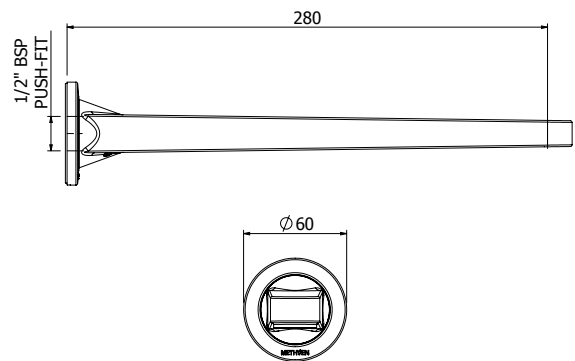

- Easy Push-fit installation prevents damage to tiles or painted surfaces
- Fixed spout fitted with aerator