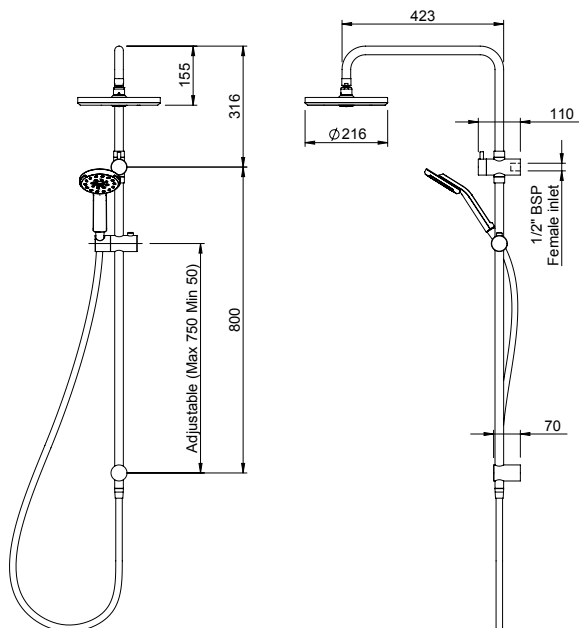

KIRI TWIN SHOWER SYSTEM GRAPHITE > 13-3253

- Exposure rail with in-built water delivery point to eliminate the need for a separate wall elbow
- Easily switches from handset to overhead shower with the integrated water diverter
- Height adjustable handset holder with push button slider