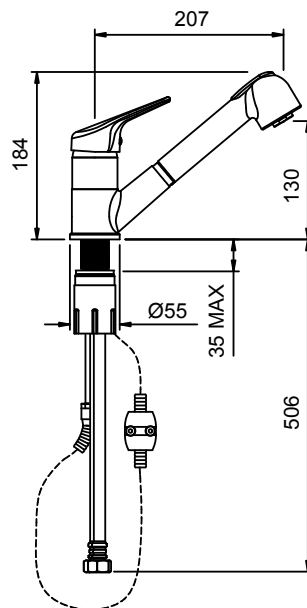

FUTURA PULL OUT SINK MIXER
02-4353

- 40mm ceramic disc cartridge can be adjusted to reduce the temperature setting, saving energy
- Swivel spout with solid metal arm support fitted with twin action aerator
- Fully flexible and retractable stainless steel pull-out hose for longevity