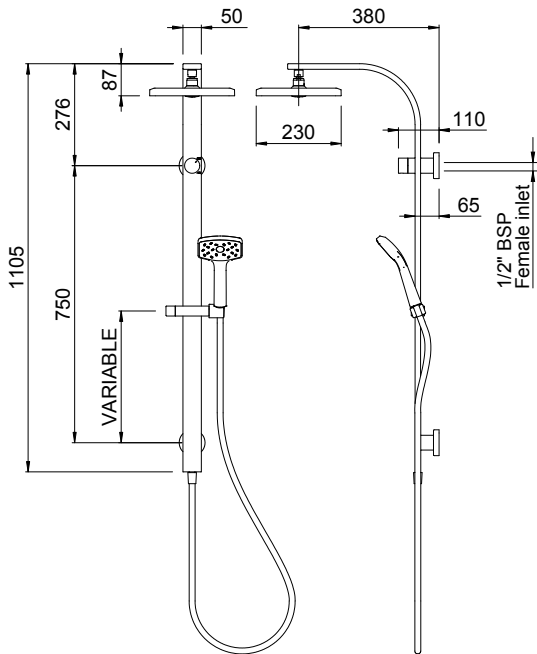

- High quality 800mm oval rail with an adjustable wall mounting points
- Height adjustable handset holder with push button slider

WAIPORI TWIN SHOWER SYSTEM
WASSCPWHAU

- Exposure rail with in-built water delivery point to eliminate the need for a separate wall elbow
- Easily switches from handset to overhead shower with the integrated water diverter
- Height adjustable handset holder with twist action slider